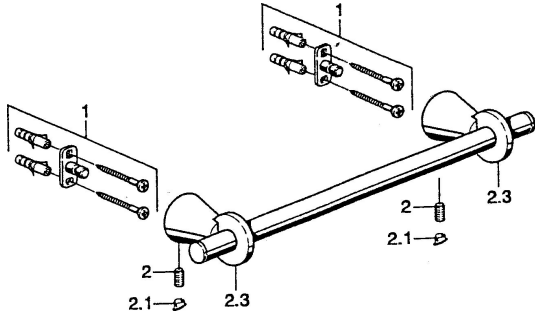

EAN: 4015474023451
static.hansa.com/5128090074