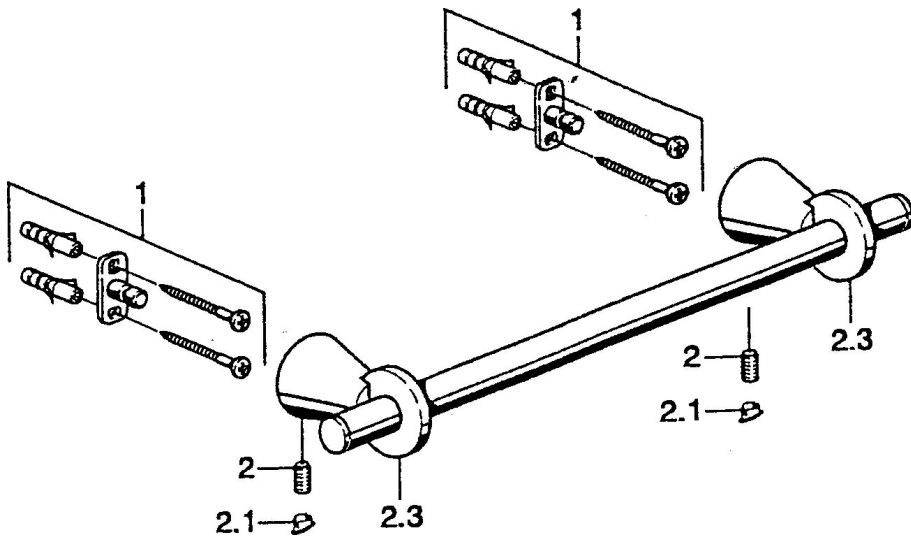

EAN: 4015474023451  
[static.hansa.com/5128090074](http://static.hansa.com/5128090074)

- Bathroom
- Accessories

- Wall mounted

## Spare parts

### SP51260900

	Name	Code
1	Fixing set Discontinued	59912081
2	Pin, M5x8 Discontinued	59912082
2.1	Cover plug Discontinued	59912083
2.3	Wall bracket Discontinued	59912090