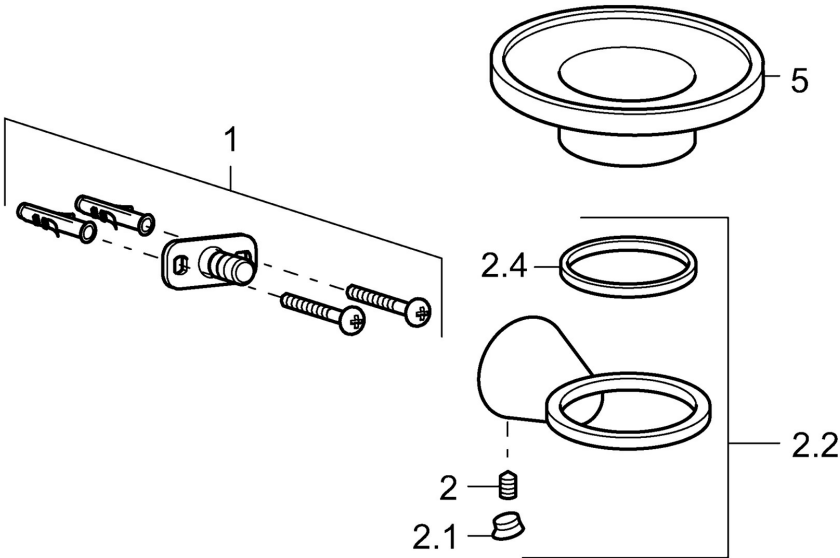

EAN: 4015474207158  
[static.hansa.com/51270970](http://static.hansa.com/51270970)

- Shower solutions
- Accessories
- Wall mounted

### Spare parts

#### SP51270970

	Name	Code
1	Fixing set Discontinued	59912081
2	Pin, M5x8 Discontinued	59912082
2.1	Cover plug Discontinued	59912083
2.2	Wall bracket Discontinued	59913503
5	Soap tray Discontinued	59913505