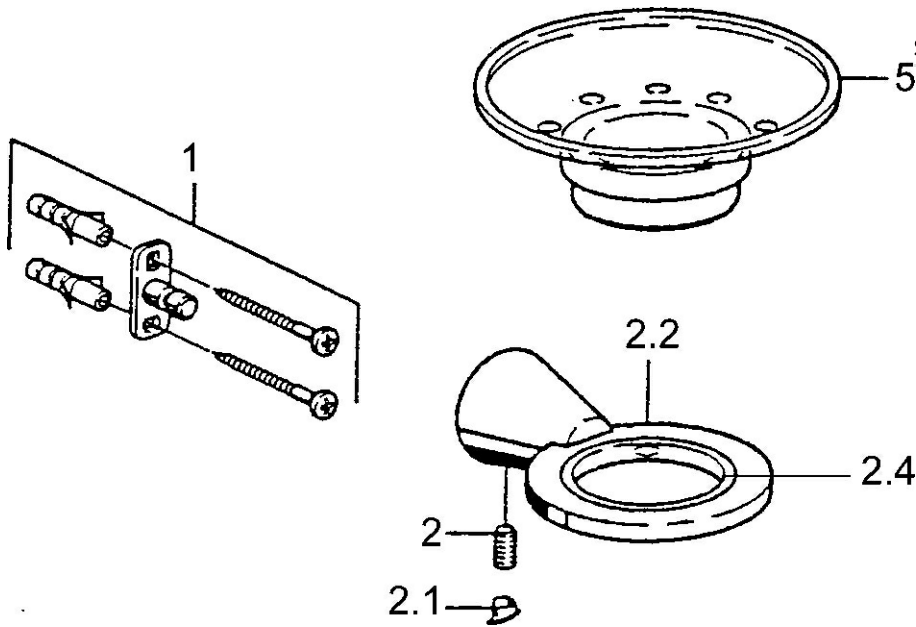

EAN: 4015474023420
static.hansa.com/5127090074

- Shower solutions
- Accessories
- Wall mounted

Technical data

Spare parts

SP51270900

	Name	Code
1	Fixing set Discontinued	59912081
2	Pin, M5x8 Discontinued	59912082
2.1	Cover plug Discontinued	59912083
2.2	Glass holder (glass included) Discontinued	59912086
2.4	Ring, d 55 mm Discontinued	59912560
5	Soap tray Discontinued	59912078