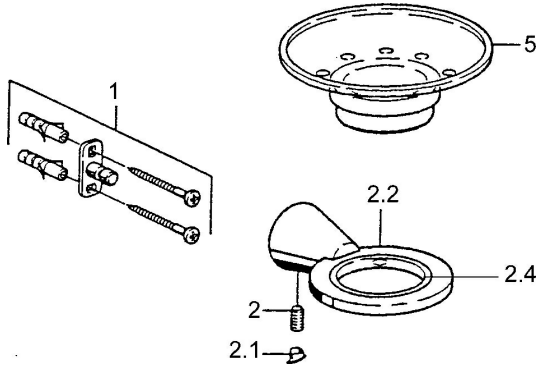

EAN: 4015474023420
static.hansa.com/5127090074

- Shower solutions
- Accessories
- Wall mounted

Technical data

Spare parts

SP51270900

	Name	Code
1	Fixing set Discontinued	59912081
2	Pin, M5x8 Discontinued	59912082
2.1	Cover plug Discontinued	59912083
2.2	Glass holder (glass included) Discontinued	59912086
2.4	Ring, d 55 mm Discontinued	59912560
5	Soap tray Discontinued	59912078