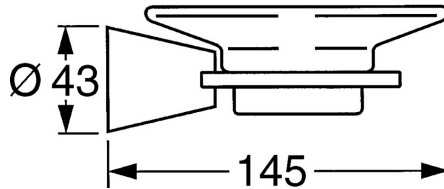

EAN: 4015474023413
static.hansa.com/51270900

- Shower solutions
- Accessories
- Wall mounted
- Chrome

Technical data

Spare parts

SP51270900

	Name	Code
1	Fixing set Discontinued	59912081
2	Pin, M5x8 Discontinued	59912082
2.1	Cover plug Discontinued	59912083
2.2	Glass holder (glass included) Discontinued	59912086
2.4	Ring, d 55 mm Discontinued	59912560
5	Soap tray Discontinued	59912078