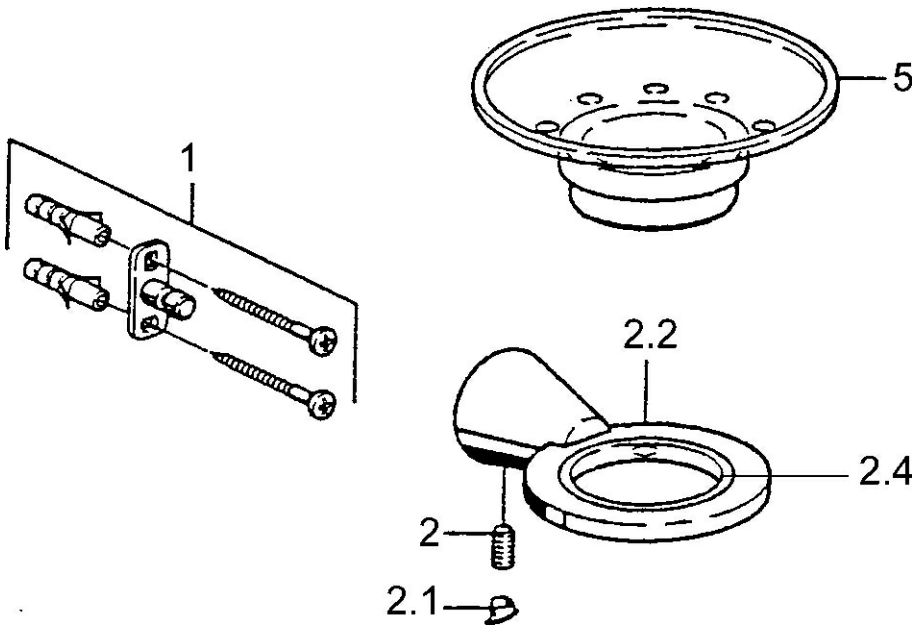

EAN: 4015474023413  
[static.hansa.com/51270900](http://static.hansa.com/51270900)

- Shower solutions
- Accessories
- Wall mounted
- Chrome

### Technical data

### Spare parts

**SP51270900**

	Name	Code
1	Fixing set Discontinued	59912081
2	Pin, M5x8 Discontinued	59912082
2.1	Cover plug Discontinued	59912083
2.2	Glass holder (glass included) Discontinued	59912086
2.4	Ring, d 55 mm Discontinued	59912560
5	Soap tray Discontinued	59912078