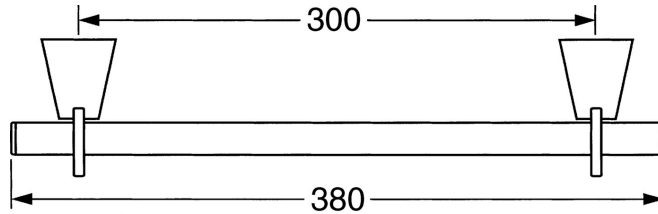

EAN: 4015474207301
static.hansa.com/51260970

- Bath tub & Shower
- Accessories
- Wall mounted

Technical data

Spare parts

SP51280970

Name	Code
1 Fixing set Discontinued	59912081
2 Pin, M5x8 Discontinued	59912082
2.1 Cover plug Discontinued	59912083
2.3 Wall bracket Discontinued	59912090