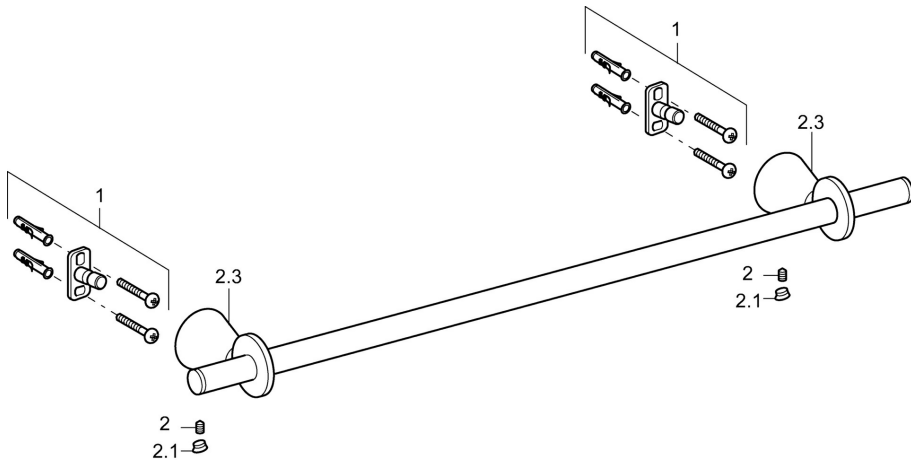

EAN: 4015474207301
static.hansa.com/51260970

- Bath tub & Shower
- Accessories
- Wall mounted

Technical data

Spare parts

SP51280970

Name	Code
1 Fixing set Discontinued	59912081
2 Pin, M5x8 Discontinued	59912082
2.1 Cover plug Discontinued	59912083
2.3 Wall bracket Discontinued	59912090