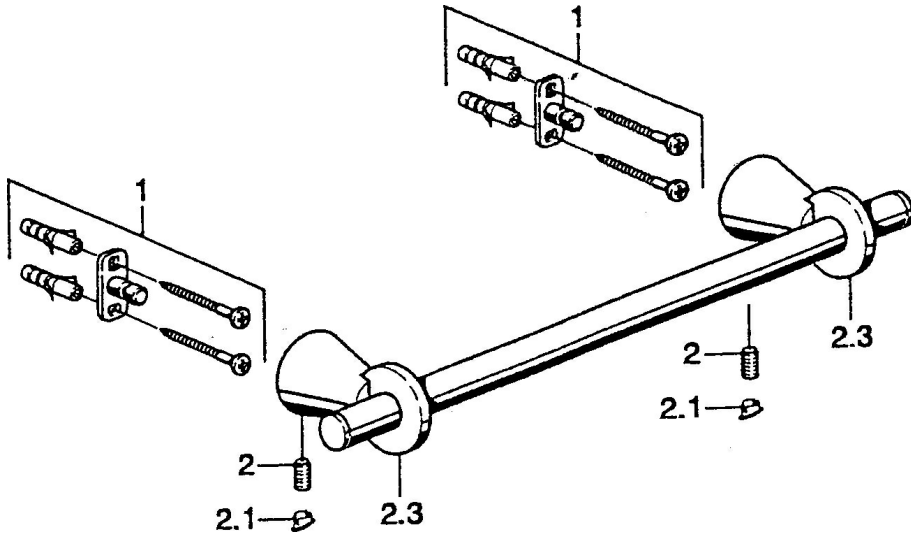

EAN: 4015474023383
static.hansa.com/5126090074

- Bathtub & Shower
- Accessories
- Wall mounted

Technical data

Spare parts

SP51260900

	Name	Code
1	Fixing set Discontinued	59912081
2	Pin, M5x8 Discontinued	59912082
2.1	Cover plug Discontinued	59912083
2.3	Wall bracket Discontinued	59912090