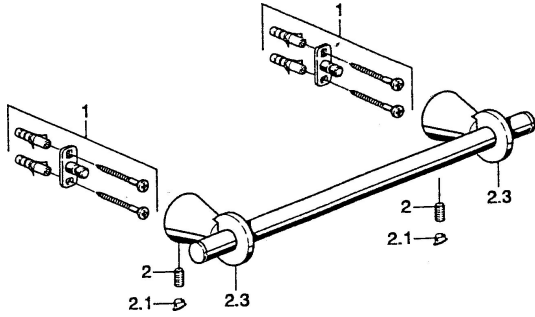

EAN: 4015474023383
static.hansa.com/5126090074

- Bathtub & Shower
- Accessories
- Wall mounted

Technical data

Spare parts

SP51260900

	Name	Code
1	Fixing set Discontinued	59912081
2	Pin, M5x8 Discontinued	59912082
2.1	Cover plug Discontinued	59912083
2.3	Wall bracket Discontinued	59912090