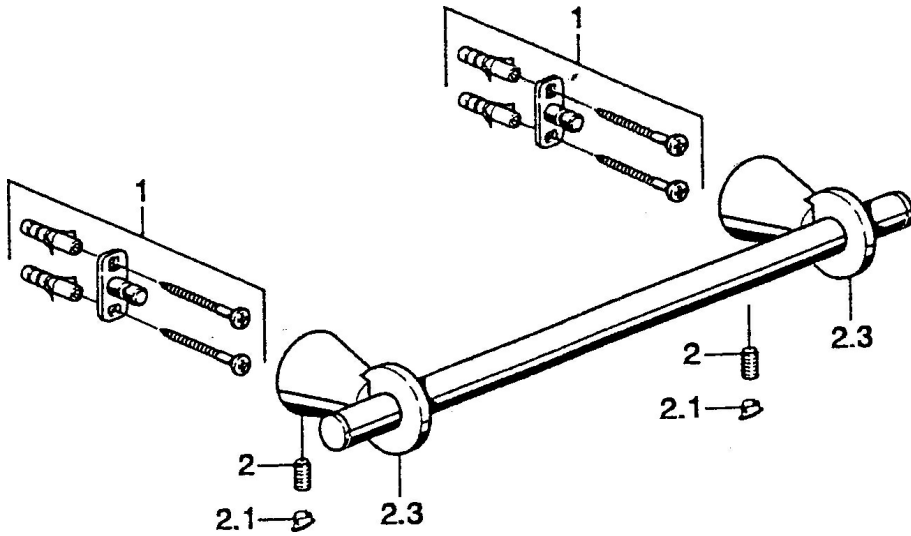

EAN: 4015474023406
static.hansa.com/51260900

- Bathtub & Shower
- Accessories
- Wall mounted
- Chrome

Technical data

Spare parts

SP51260900

	Name	Code
1	Fixing set Discontinued	59912081
2	Pin, M5x8 Discontinued	59912082
2.1	Cover plug Discontinued	59912083
2.3	Wall bracket Discontinued	59912090