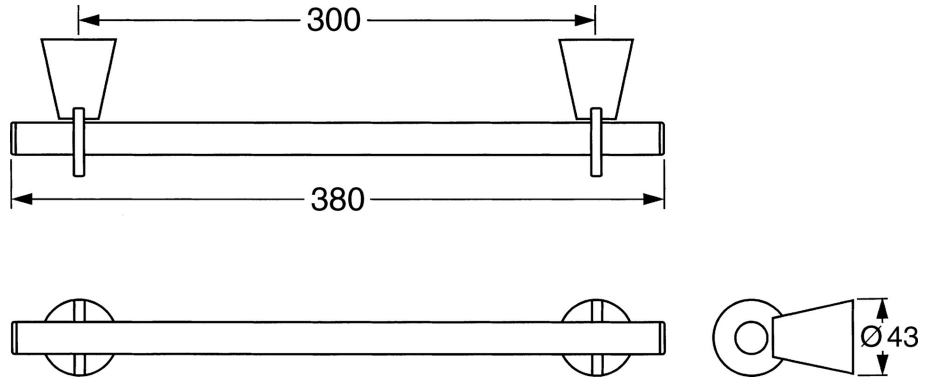

EAN: 4015474023406
static.hansa.com/51260900

- Bathtub & Shower
- Accessories
- Wall mounted
- Chrome

Technical data

Spare parts

SP51260900

	Name	Code
1	Fixing set Discontinued	59912081
2	Pin, M5x8 Discontinued	59912082
2.1	Cover plug Discontinued	59912083
2.3	Wall bracket Discontinued	59912090