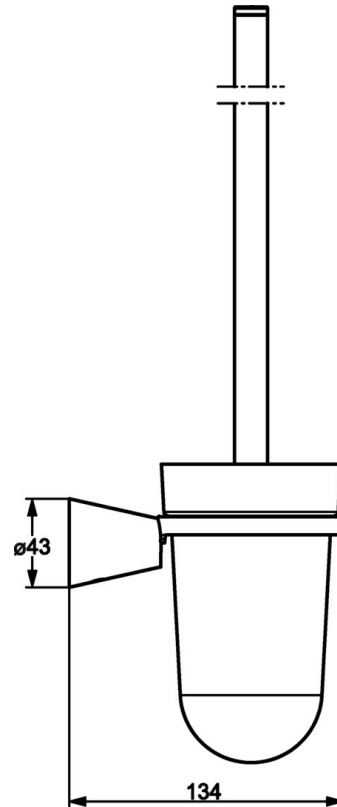

EAN: 4015474207493
static.hansa.com/51250970

- Bathroom
- Accessories
- Wall mounted

Technical data

Spare parts

SP51250970

	Name	Code
1	Fixing set Discontinued	59912081
2	Pin, M5x8 Discontinued	59912082
2.1	Cover plug Discontinued	59912083
4	Toilet brush Discontinued	59913512
4.2	WC brush and holder Discontinued	59913510
4.3	Glass Discontinued	59912838
4.4	Hand shower holder Discontinued	59913513