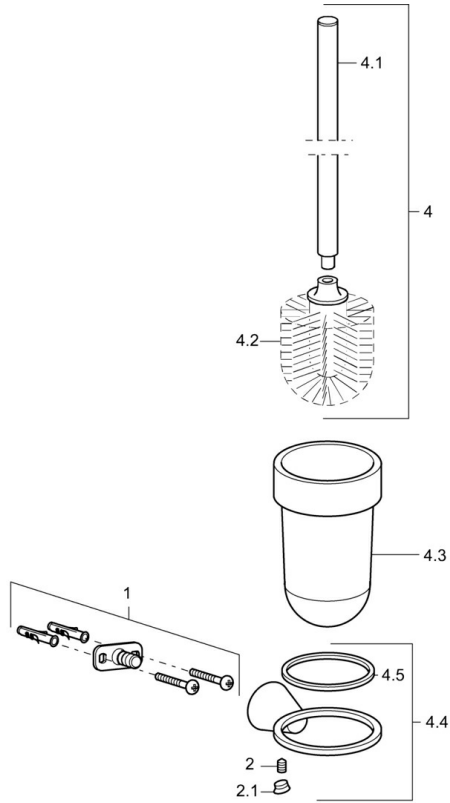

EAN: 4015474207493
static.hansa.com/51250970

- Bathroom
- Accessories
- Wall mounted

Technical data

Spare parts

SP51250970

	Name	Code
1	Fixing set Discontinued	59912081
2	Pin, M5x8 Discontinued	59912082
2.1	Cover plug Discontinued	59912083
4	Toilet brush Discontinued	59913512
4.2	WC brush and holder Discontinued	59913510
4.3	Glass Discontinued	59912838
4.4	Hand shower holder Discontinued	59913513