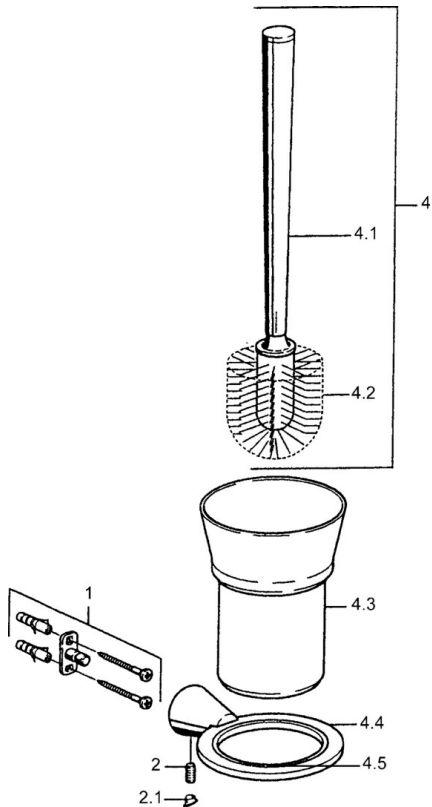

EAN: 4015474023376
static.hansa.com/5125090074

- Bathroom
- Accessories
- Wall mounted

Technical data

Spare parts

SP51250900

	Name	Code
1	Fixing set Discontinued	59912081
2	Pin, M5x8 Discontinued	59912082
2.1	Cover plug Discontinued	59912083
4	Toilet brush Discontinued	59912076
4.2	Brush, M 12	59911637
4.4	WC brush and holder Discontinued	59912088
4.5	Ring, d 85 mm Discontinued	59912567