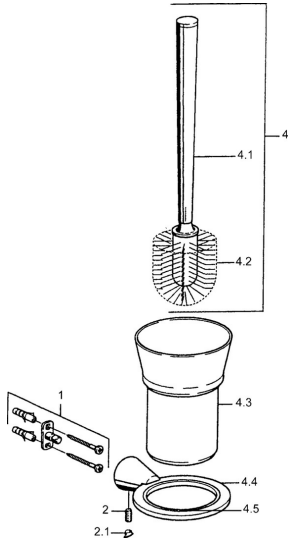

EAN: 4015474023376
static.hansa.com/5125090074

- Bathroom
- Accessories
- Wall mounted

Technical data

Spare parts

SP51250900

	Name	Code
1	Fixing set Discontinued	59912081
2	Pin, M5x8 Discontinued	59912082
2.1	Cover plug Discontinued	59912083
4	Toilet brush Discontinued	59912076
4.2	Brush, M 12	59911637
4.4	WC brush and holder Discontinued	59912088
4.5	Ring, d 85 mm Discontinued	59912567