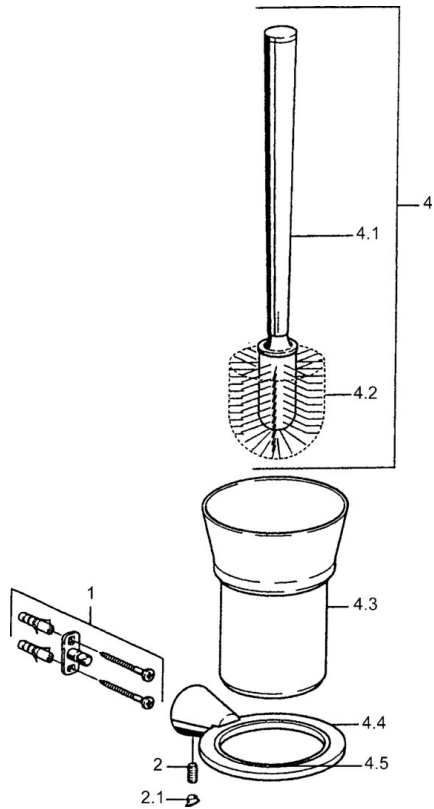

EAN: 4015474023352
static.hansa.com/51250900

- Bathroom
- Accessories
- Wall mounted
- Chrome

Technical data

Spare parts

SP51250900

	Name	Code
1	Fixing set Discontinued	59912081
2	Pin, M5x8 Discontinued	59912082
2.1	Cover plug Discontinued	59912083
4	Toilet brush Discontinued	59912076
4.2	Brush, M 12	59911637
4.4	WC brush and holder Discontinued	59912088
4.5	Ring, d 85 mm Discontinued	59912567