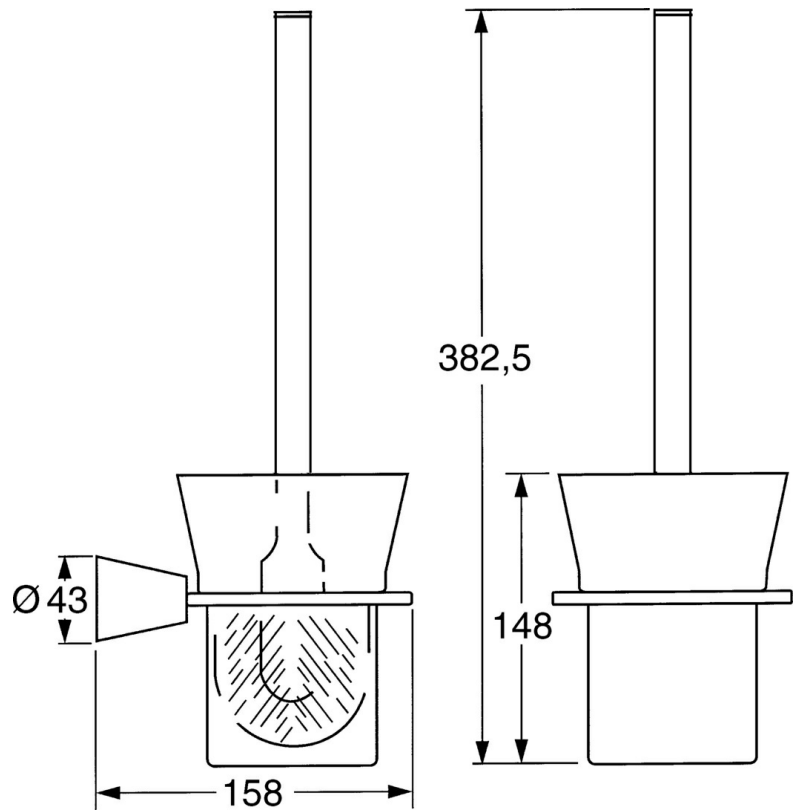

EAN: 4015474023352
static.hansa.com/51250900

- Bathroom
- Accessories
- Wall mounted
- Chrome

Technical data

Spare parts

SP51250900

	Name	Code
1	Fixing set Discontinued	59912081
2	Pin, M5x8 Discontinued	59912082
2.1	Cover plug Discontinued	59912083
4	Toilet brush Discontinued	59912076
4.2	Brush, M 12	59911637
4.4	WC brush and holder Discontinued	59912088
4.5	Ring, d 85 mm Discontinued	59912567