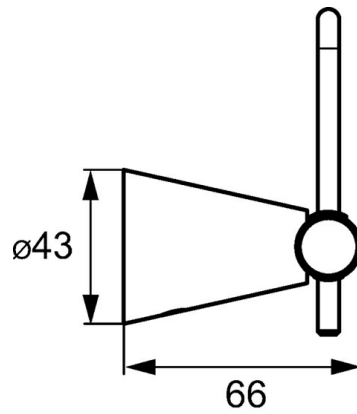

Technical data