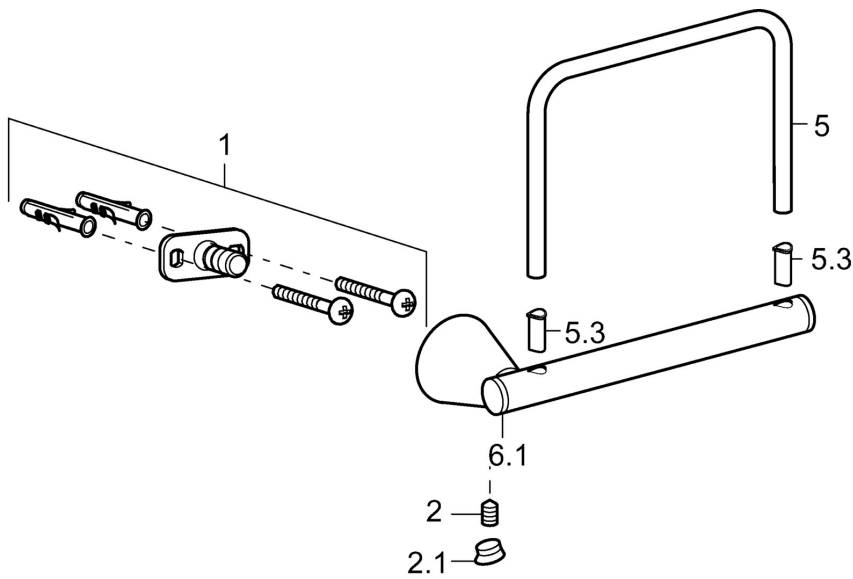

EAN: 4015474207455  
[static.hansa.com/51240970](https://static.hansa.com/51240970)

- Bathroom
- Accessories
- Wall mounted

## Technical data

## Spare parts

### SP51240970

	Name	Code
1	Fixing set Discontinued	59912081
2	Pin, M5x8 Discontinued	59912082
2.1	Cover plug Discontinued	59912083
5	Toilet paper holder Discontinued	59912093
5.3	Slide for shower rail Discontinued	59913509
6.1	Cap Discontinued	59912835