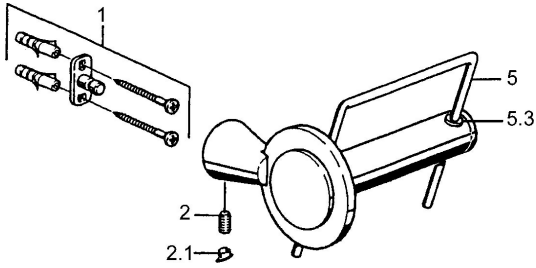

EAN: 4015474023338
static.hansa.com/5124090074

- Bathroom
- Accessories
- Wall mounted

Technical data

Spare parts

SP51240900

	Name	Code
1	Fixing set Discontinued	59912081
2	Pin, M5x8 Discontinued	59912082
2.1	Cover plug Discontinued	59912083
5	Toilet paper holder Discontinued	59912093
5.3	Slide for shower rail Discontinued	59912568