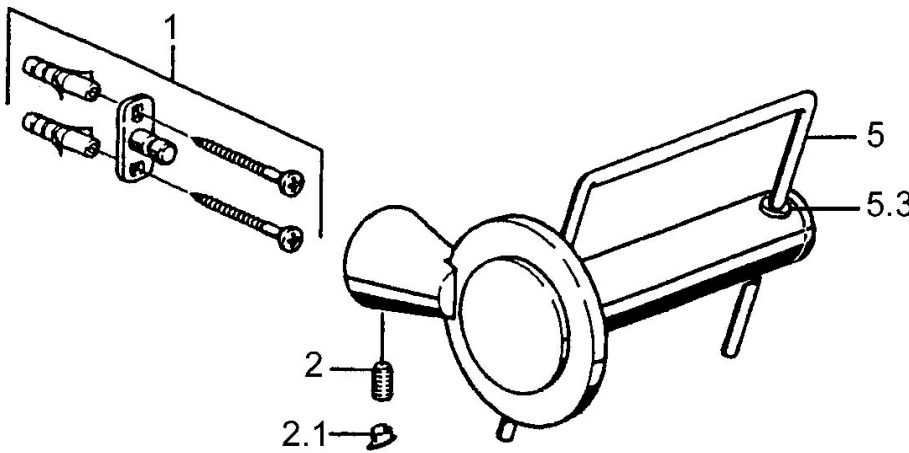

EAN: 4015474023338
static.hansa.com/5124090074

- Bathroom
- Accessories
- Wall mounted

Technical data

Spare parts

SP51240900

	Name	Code
1	Fixing set Discontinued	59912081
2	Pin, M5x8 Discontinued	59912082
2.1	Cover plug Discontinued	59912083
5	Toilet paper holder Discontinued	59912093
5.3	Slide for shower rail Discontinued	59912568