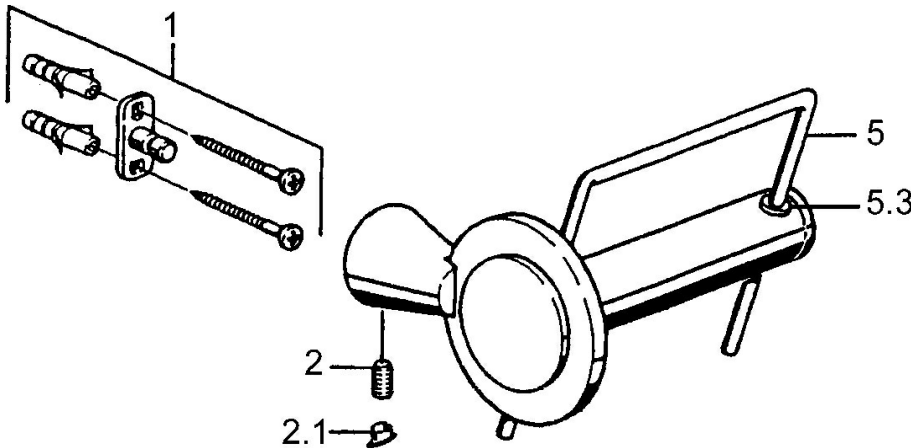

EAN: 4015474023345
static.hansa.com/51240900

- Bathroom
- Accessories
- Wall mounted
- Chrome

Technical data

Spare parts

SP51240900

	Name	Code
1	Fixing set Discontinued	59912081
2	Pin, M5x8 Discontinued	59912082
2.1	Cover plug Discontinued	59912083
5	Toilet paper holder Discontinued	59912093
5.3	Slide for shower rail Discontinued	59912568