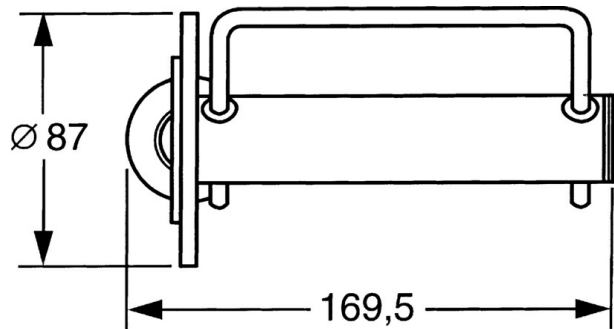

EAN: 4015474023345
static.hansa.com/51240900

- Bathroom
- Accessories
- Wall mounted
- Chrome

Technical data

Spare parts

SP51240900

	Name	Code
1	Fixing set Discontinued	59912081
2	Pin, M5x8 Discontinued	59912082
2.1	Cover plug Discontinued	59912083
5	Toilet paper holder Discontinued	59912093
5.3	Slide for shower rail Discontinued	59912568