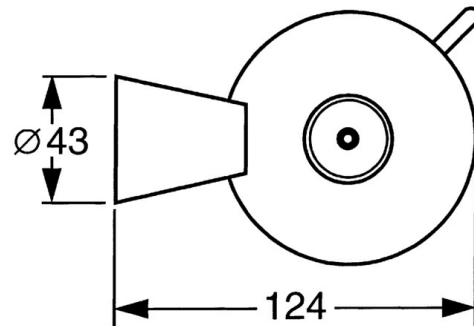

EAN: 4015474023345
static.hansa.com/51240900

- Bathroom
- Accessories
- Wall mounted
- Chrome

Technical data

Spare parts

SP51240900

	Name	Code
1	Fixing set Discontinued	59912081
2	Pin, M5x8 Discontinued	59912082
2.1	Cover plug Discontinued	59912083
5	Toilet paper holder Discontinued	59912093
5.3	Slide for shower rail Discontinued	59912568