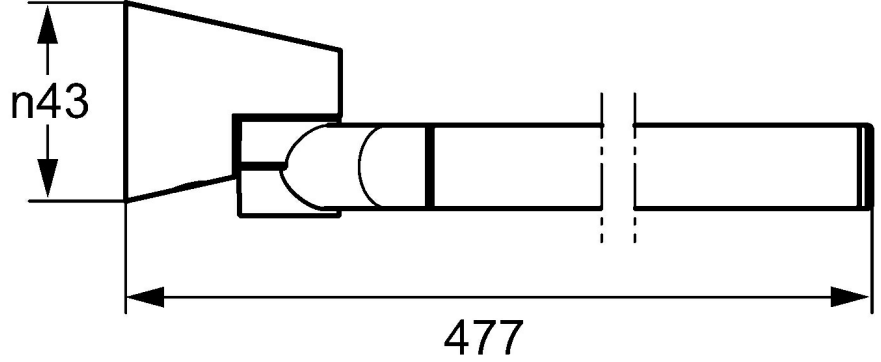

### Technical data

#### SP51230970

	Name	Code
1	Fixing set Discontinued	59912081
2	Pin, M5x8 Discontinued	59912082
2.1	Cover plug Discontinued	59912083
2.4	Towel rail Discontinued	59913506