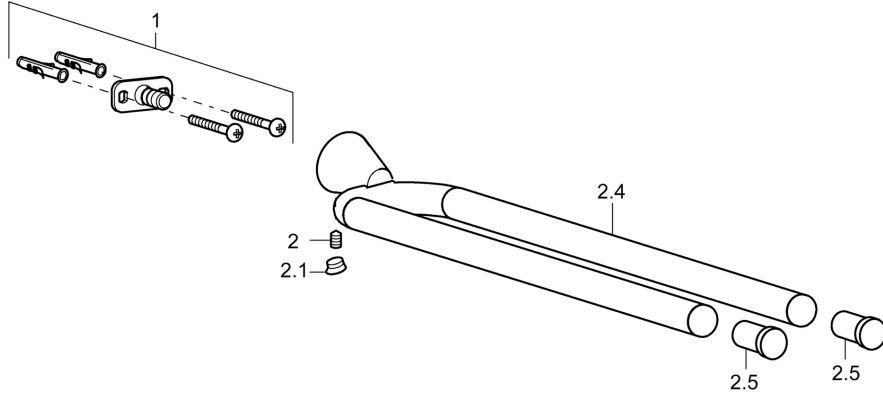

### Technical data

#### SP51230970

	Name	Code
1	Fixing set Discontinued	59912081
2	Pin, M5x8 Discontinued	59912082
2.1	Cover plug Discontinued	59912083
2.4	Towel rail Discontinued	59913506