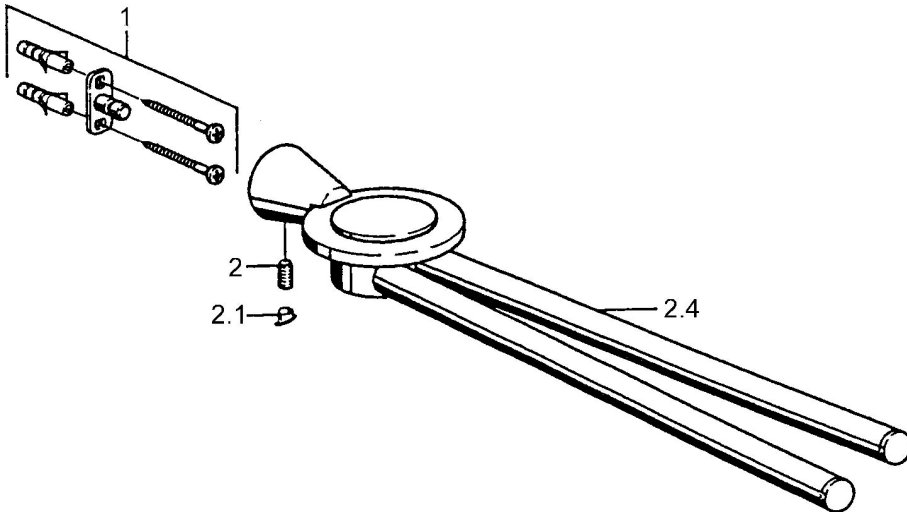

EAN: 4015474023307
static.hansa.com/5123090074

- Bathroom
- Accessories
- Wall mounted

Technical data

Spare parts

SP51230900

	Name	Code
1	Fixing set Discontinued	59912081
2	Pin, M5x8 Discontinued	59912082
2.1	Cover plug Discontinued	59912083
2.4	Towel rail Discontinued	59912092