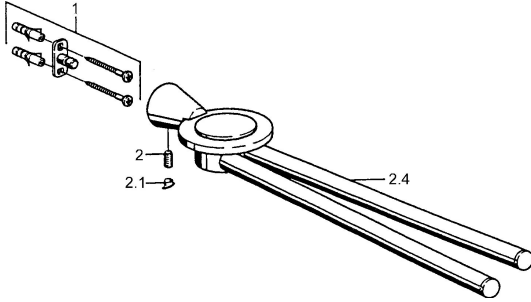

EAN: 4015474023307
static.hansa.com/5123090074

- Bathroom
- Accessories
- Wall mounted

Technical data

Spare parts

SP51230900

	Name	Code
1	Fixing set Discontinued	59912081
2	Pin, M5x8 Discontinued	59912082
2.1	Cover plug Discontinued	59912083
2.4	Towel rail Discontinued	59912092