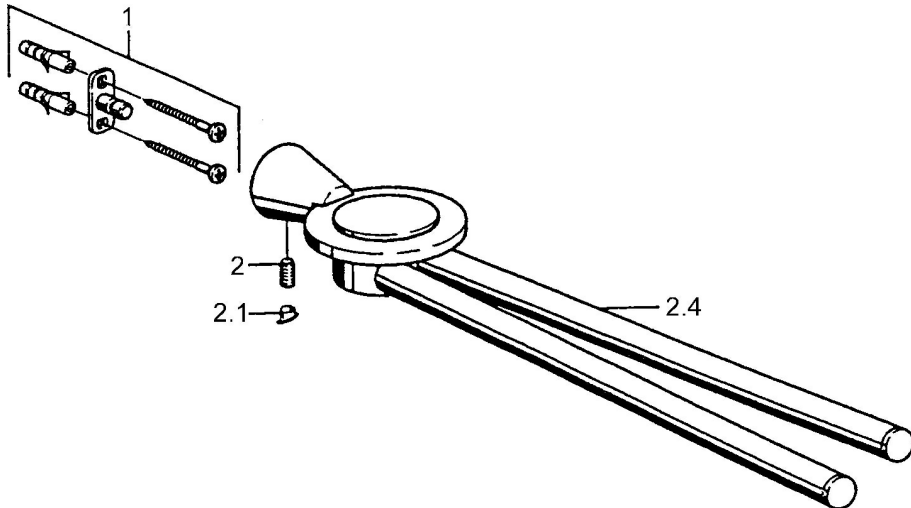

EAN: 4015474023291
static.hansa.com/51230900

- Bathroom
- Accessories
- Wall mounted
- Chrome

Technical data

Spare parts

SP51230900

	Name	Code
1	Fixing set Discontinued	59912081
2	Pin, M5x8 Discontinued	59912082
2.1	Cover plug Discontinued	59912083
2.4	Towel rail Discontinued	59912092