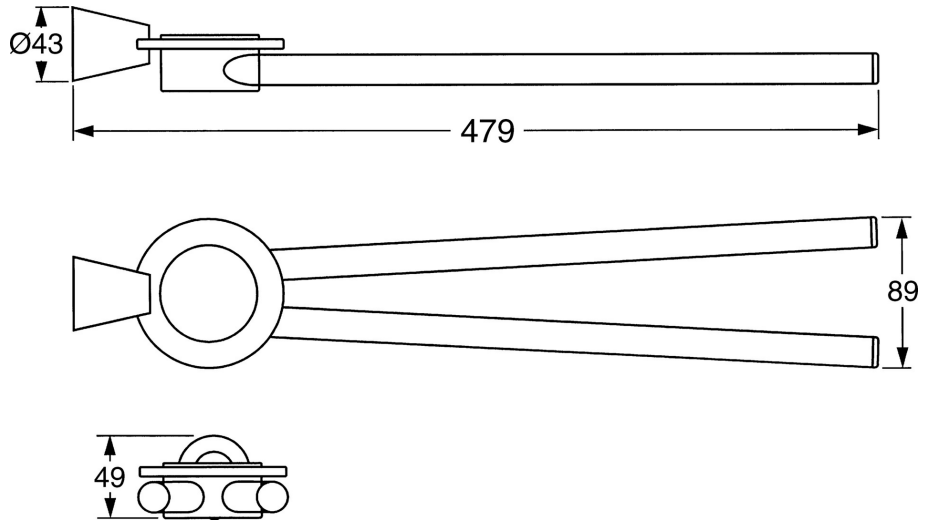

EAN: 4015474023291
static.hansa.com/51230900

- Bathroom
- Accessories
- Wall mounted
- Chrome

Technical data

Spare parts

SP51230900

	Name	Code
1	Fixing set Discontinued	59912081
2	Pin, M5x8 Discontinued	59912082
2.1	Cover plug Discontinued	59912083
2.4	Towel rail Discontinued	59912092