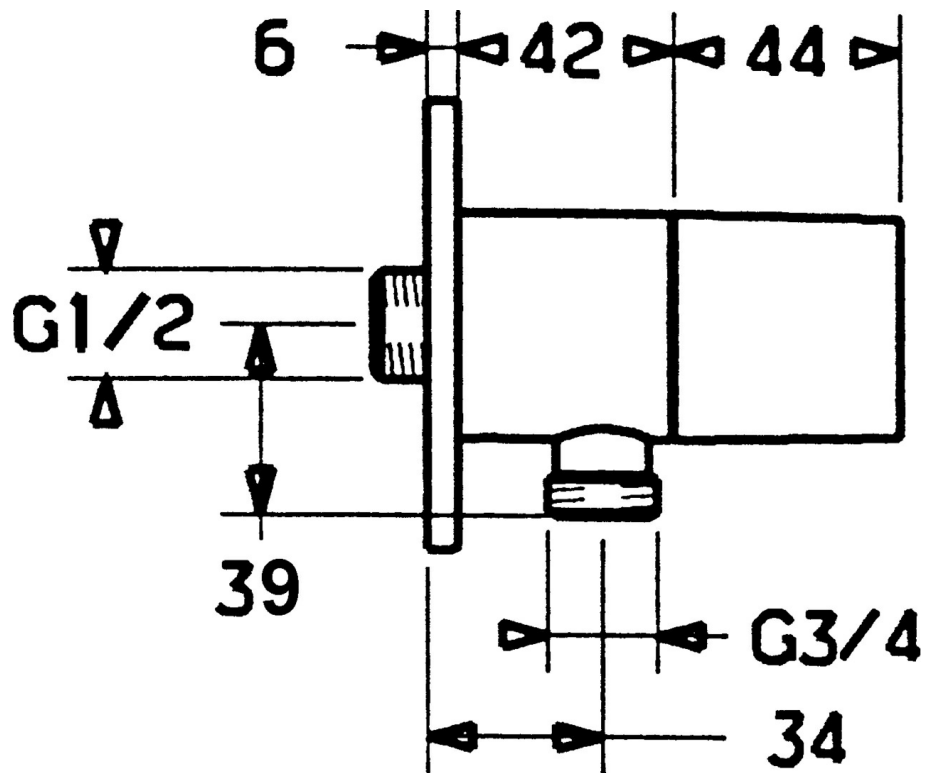

EAN: 4015474035133  
[static.hansa.com/51220202](http://static.hansa.com/51220202)

- Shower solutions
- Accessories
- Wall mounted
- Chrome
- protected against back-flow in domestic use (according to DIN EN 1717)

## Technical data

### Technical properties

Hot water supply	max. +80°C
Working pressure	0.5-10 bar