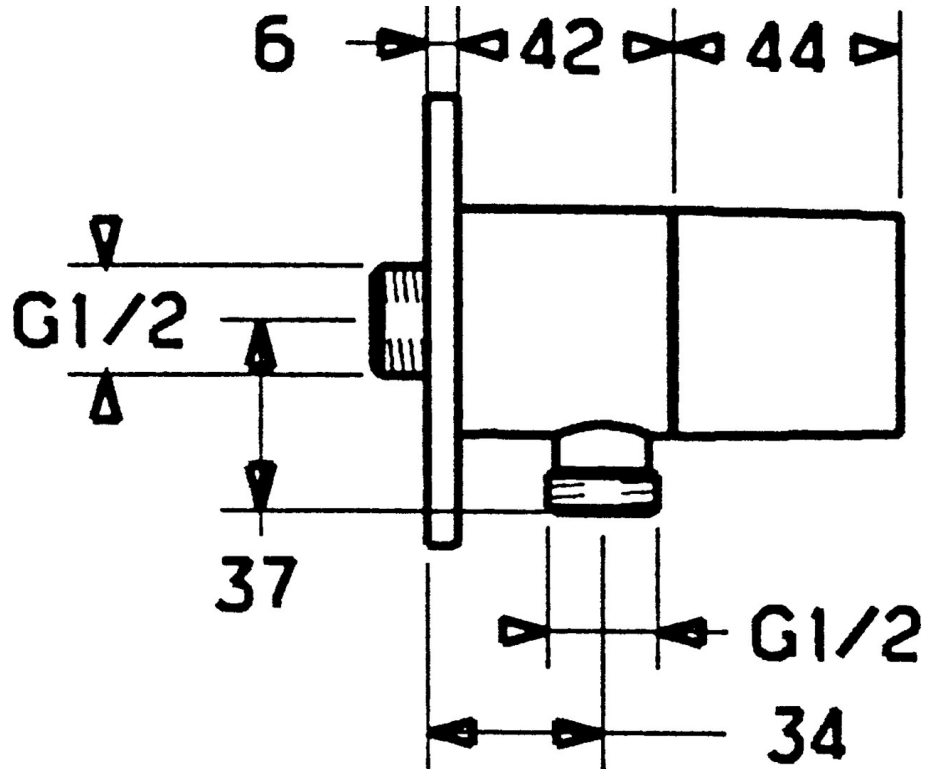

EAN: 4015474023246
static.hansa.com/5122010274

- Shower solutions
- Accessories
- Wall mounted
- Wall connection elbow
- Non-return valve(s), Ceramic head part for flow control
- Round rosette

Technical data

Technical properties

DN-size (nominal dimension)	DN15
Hot water supply	max. +80°C
Working pressure	0.5-10 bar
Connection size	G1/2
Backflow prevention (EN1717)	EB

Spare parts