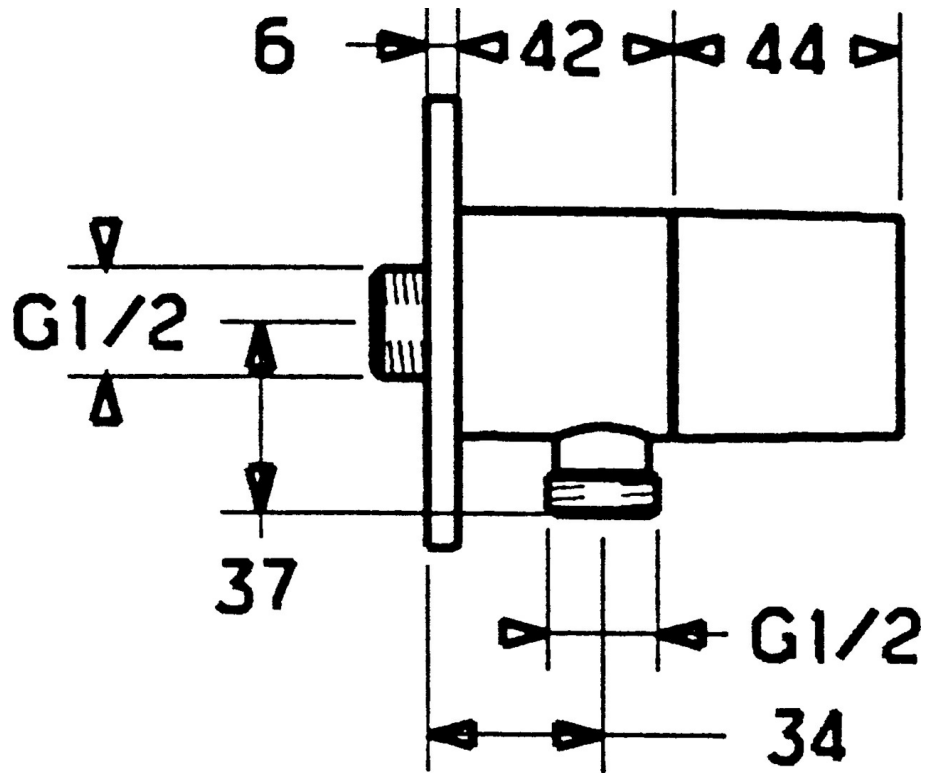

EAN: 4015474023239  
[static.hansa.com/51220102](http://static.hansa.com/51220102)

- Shower solutions
- Accessories
- Wall mounted
- Wall connection elbow
- Non-return valve(s), Ceramic head part for flow control
- Round rosette
- protected against back-flow in domestic use (according to DIN EN 1717)

## Technical data

### Technical properties

DN-size (nominal dimension)	<b>DN15</b>
Hot water supply	<b>max. +80°C</b>
Working pressure	<b>0.5-10 bar</b>
Connection size	<b>G1/2</b>
Backflow prevention (EN1717)	<b>EB</b>