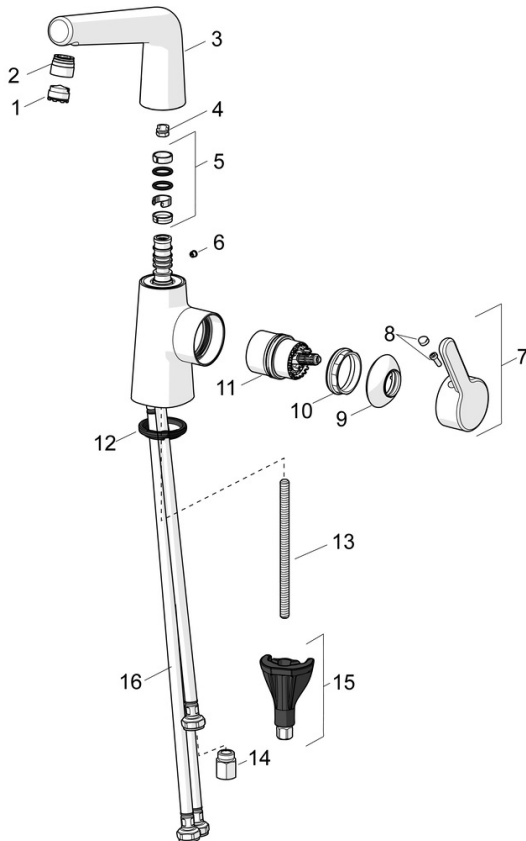

EAN: 4057304007538
static.hansa.com/51211183

one-hole single-lever basin mixer, DN 15

- Washbasin
- Single-lever, side operated, Low pressure
- Deck mounted
- Chrome
- Swivel spout, Swivel range limiting option
- Laminar stream, Standard aerator
- Hot/Cold symbols, Single operating lever/handle
- Pop-up waste with draw-rod
- \varnothing 40 mm ceramic cartridge for flow and temperature control
- Flexible inlet pipes
- Inner body made of DZR brass, 3S-installation system for safe and simple mounting

Technical data

Flow properties

Flow-rate at 3 bar (with flow controller) **6.0 l/min**

Technical properties

DN-size (nominal dimension) **DN15**
 Hot water supply **max. +70°C**
 Working pressure **0.5-5 bar**
 Connection size **G3/8**
 Projection **151 mm**
 Backflow prevention (EN1717) **AA**
 Material **Brass**

Regulations

EN standard **EN 817**
 Noise class **I (ISO 3822)**

Approvals and Declarations

Declaration of conformity **DoC**
 EPD **S-P-06391**

Spare parts

SP51211183

	Name	Code
01	Aerator, M18.5x1	59913489
02	Fitting ring for aerator	59914645
03	Spout	1013094V
03	Spout Discontinued	59914651
04	Spout overturning stopper, 60° / 0°	59914264
04	Spout overturning stopper, 120° Discontinued	59914429
05	Sealing kit	59914263
06	Cover plug	59913762
07	Lever	59914652
08	Symbol plug	59914573
09	Covering cap	59914649
10	Tightening nut, M42x1.5, SW 38	59914128
11	Cartridge, low pressure, 4.0	59914670
12	Bottom seal	59914591
13	Fixing screw, M8x1, L=130	59914474
14	Flow limiter, G3/8 Discontinued	59914666
15	Fixing set	59914475
16	Flexible pipe, L=550, G3/8-M8x1 LH Discontinued	59914680