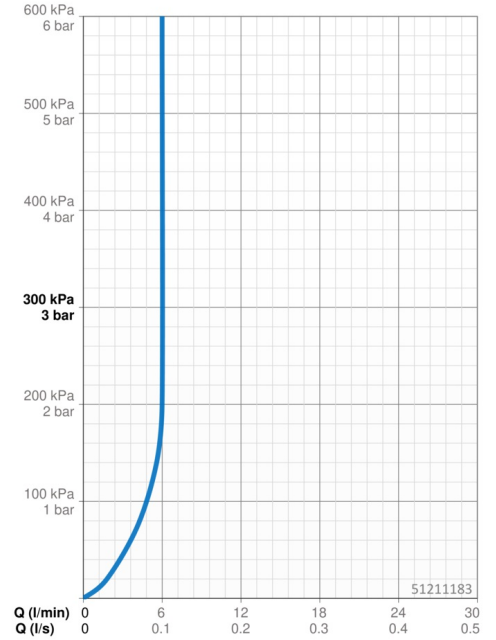

Technical data

Flow properties

Flow-rate at 3 bar (with flow controller) **6.0 l/min**

Technical properties

DN-size (nominal dimension) **DN15**
Hot water supply **max. +70°C**
Working pressure **0.5-5 bar**
Connection size **G3/8**
Projection **151 mm**
Backflow prevention (EN1717) **AA**
Material **Brass**

Regulations

EN standard **EN 817**
Noise class **I (ISO 3822)**

Approvals and Declarations

Declaration of conformity **DoC**
EPD **S-P-06391**