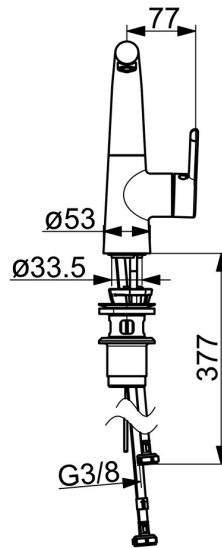

EAN: 4057304007538
static.hansa.com/51211183

one-hole single-lever basin mixer, DN 15

- Washbasin
- Single-lever, side operated, Low pressure
- Deck mounted
- Chrome
- Swivel spout, Swivel range limiting option
- Laminar stream, Standard aerator
- Hot/Cold symbols, Single operating lever/handle
- Pop-up waste with draw-rod
- \varnothing 40 mm ceramic cartridge for flow and temperature control
- Flexible inlet pipes
- Inner body made of DZR brass, 3S-installation system for safe and simple mounting

Technical data

Flow properties

Flow-rate at 3 bar (with flow controller) **6.0 l/min**

Technical properties

DN-size (nominal dimension) **DN15**
 Hot water supply **max. +70°C**
 Working pressure **0.5-5 bar**
 Connection size **G3/8**
 Projection **151 mm**
 Backflow prevention (EN1717) **AA**
 Material **Brass**

Regulations

EN standard **EN 817**
 Noise class **I (ISO 3822)**

Approvals and Declarations

Declaration of conformity **DoC**
 EPD **S-P-06391**

Spare parts

SP51211183

	Name	Code
01	Aerator, M18.5x1	59913489
02	Fitting ring for aerator	59914645
03	Spout	1013094V
03	Spout Discontinued	59914651
04	Spout overturning stopper, 60° / 0°	59914264
04	Spout overturning stopper, 120° Discontinued	59914429
05	Sealing kit	59914263
06	Cover plug	59913762
07	Lever	59914652
08	Symbol plug	59914573
09	Covering cap	59914649
10	Tightening nut, M42x1.5, SW 38	59914128
11	Cartridge, low pressure, 4.0	59914670
12	Bottom seal	59914591
13	Fixing screw, M8x1, L=130	59914474
14	Flow limiter, G3/8 Discontinued	59914666
15	Fixing set	59914475
16	Flexible pipe, L=550, G3/8-M8x1 LH Discontinued	59914680