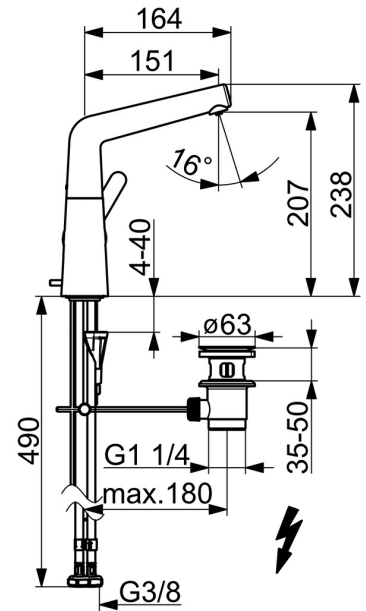

EAN: 4057304007538
static.hansa.com/51211183

one-hole single-lever basin mixer, DN 15

- Washbasin
- Single-lever, side operated, Low pressure
- Deck mounted
- Chrome
- Swivel spout, Swivel range limiting option
- Laminar stream, Standard aerator
- Hot/Cold symbols, Single operating lever/handle
- Pop-up waste with draw-rod
- \varnothing 40 mm ceramic cartridge for flow and temperature control
- Flexible inlet pipes
- Inner body made of DZR brass, 3S-installation system for safe and simple mounting

Technical data

Flow properties

Flow-rate at 3 bar (with flow controller) **6.0 l/min**

Technical properties

DN-size (nominal dimension) **DN15**
 Hot water supply **max. +70°C**
 Working pressure **0.5-5 bar**
 Connection size **G3/8**
 Projection **151 mm**
 Backflow prevention (EN1717) **AA**
 Material **Brass**

Regulations

EN standard **EN 817**
 Noise class **I (ISO 3822)**

Approvals and Declarations

Declaration of conformity **DoC**
 EPD **S-P-06391**

Spare parts

SP51211183

	Name	Code
01	Aerator, M18.5x1	59913489
02	Fitting ring for aerator	59914645
03	Spout	1013094V
03	Spout Discontinued	59914651
04	Spout overturning stopper, 60° / 0°	59914264
04	Spout overturning stopper, 120° Discontinued	59914429
05	Sealing kit	59914263
06	Cover plug	59913762
07	Lever	59914652
08	Symbol plug	59914573
09	Covering cap	59914649
10	Tightening nut, M42x1.5, SW 38	59914128
11	Cartridge, low pressure, 4.0	59914670
12	Bottom seal	59914591
13	Fixing screw, M8x1, L=130	59914474
14	Flow limiter, G3/8 Discontinued	59914666
15	Fixing set	59914475
16	Flexible pipe, L=550, G3/8-M8x1 LH Discontinued	59914680