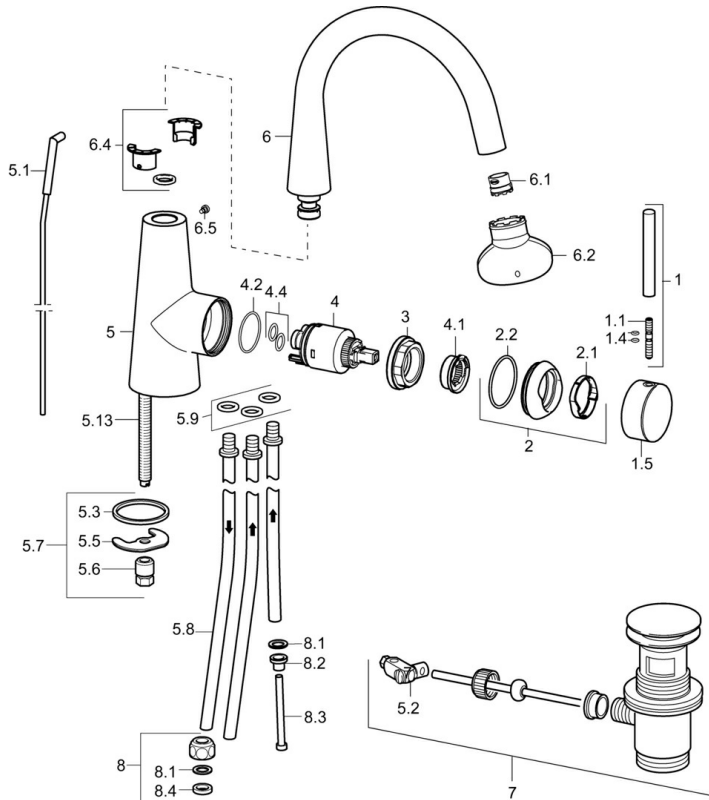

EAN: 4015474184756  
[static.hansa.com/51211178](https://static.hansa.com/51211178)

- Kitchen
- Single-lever, side operated, Low pressure
- Deck mounted
- Chrome
- Hidden aerator, Standard aerator
- Pin shape
- Pop-up waste with draw-rod
- Copper inlet pipes
- Inner body made of DZR brass

### Technical properties

Hot water supply	<b>max. +80°C</b>
Working pressure	<b>0.5-5 bar</b>
Backflow prevention (EN1717)	<b>AA</b>
Material	<b>Brass</b>

## Spare parts

### SP5121173

	Name	Code
1	Lever, 70 mm	59913331
1.1	Screw, M5x35	59913299
1.4	O-ring, d 3x1.5	59913100
1.5	Cap Black Discontinued	59913329
1.5	Cap White Discontinued	59913330
1.5	Cap	59913328
2	Covering cap	59913364
2.1	Bearing ring	59913363
2.2	O-ring, d 38x2	59913212
3	Screw, M42x1, SW34	59913365
4	Cartridge, 3.5 Eco	59912324
4	Cartridge, 3.5 Classic	59913075
4.1	Temperature adjustment limiter	59912325
4.2	O-ring, d 28.24x2.62 Discontinued	59912590
4.4	O-ring, d 10.10x1.60 Discontinued	59905072
5.1	Lever for pop-up waste	59913362
5.2	Swivel joint	59904624
5.3	O-ring, d 36.09x d 3.53	59913396
5.5	Fixing plate	59904765
5.6	Screw, M8x1, SW13	59904766
5.7	Fixing set	59910749
5.8	Pipe, M8x1, L=560	59912806
5.9	O-ring, 6x1.4	59913266
5.13	Fixing screw, M8x1, L=140	59912474
6	Spout Discontinued	59913437
6.1	Aerator, M18.5x1	59913489
6.1	Aerator, M16.5x1 (-2011) Discontinued	59913438
6.2	Key for aerator, M16.5x1	59913242
6.2	Key for aerator, M18.5	59913367
6.4	Sealing kit	59911884
6.5	Screw, M4x7	59902075
7	Pop-up waste	59911441
8	Fitting nut	59904969
8.1	Sealing kit, 14.9x8.5x1	59902352
8.2	Sealing kit, 10x8	59902272
8.3	Hose	59902151
8.4	Gasket, 15x8x4 Discontinued	59902270
N.I.	Key, SW30/34	59912108