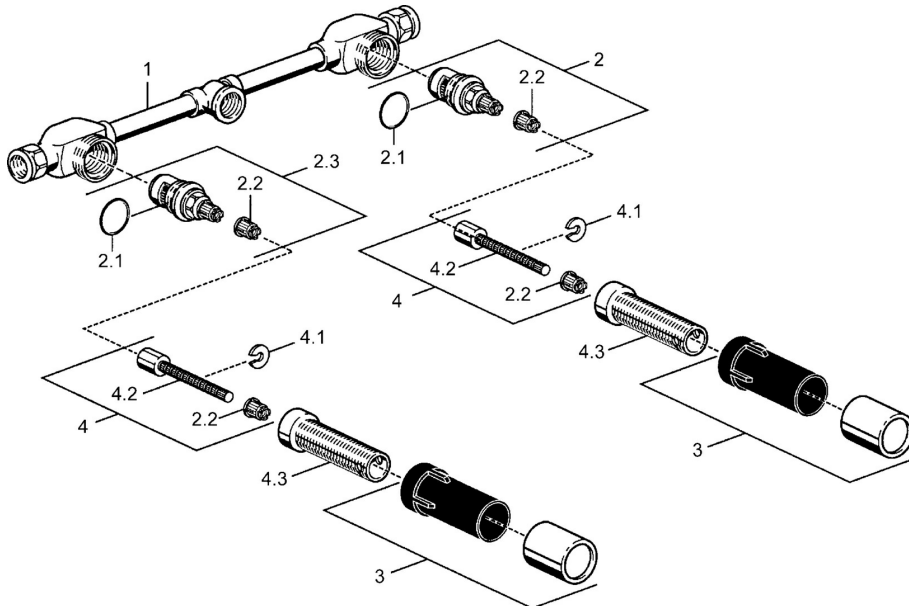

EAN: 4015474057258  
[static.hansa.com/51200200](https://static.hansa.com/51200200)

- Washbasin
- Concealed wall mounting
- Concealed unit
- Chrome

### Technical properties

Hot water supply **max. +80°C**  
 Working pressure **0.5-10 bar**

## Spare parts

### SP51200100

	Name	Code
2	Headpart, G3/4	59912164
2.1	O-ring, 23x1.78	59910693
2.2	Adapter White	59910235
2.3	Headpart, G3/4	59912165
3	Protective cap	59910667
4	Inside spindle	59910379
4.1	Ring	59910694
4.3	Threaded sleeve, M24x1.5	59910100