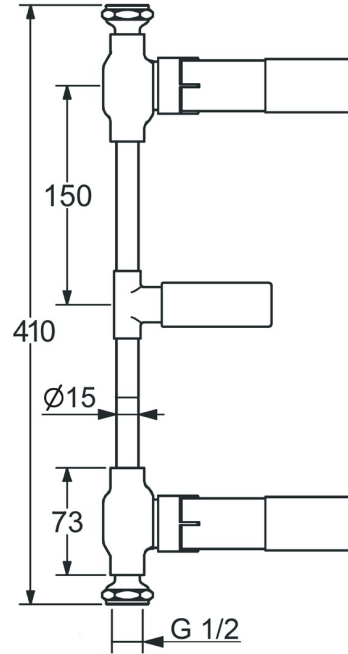

EAN: 4015474023031
static.hansa.com/51200100

- Washbasin
- Concealed unit
- Concealed wall mounting
- Internal thread

Technical data

Technical properties

DN-size (nominal dimension)	DN15
Hot water supply	max. +80°C
Working pressure	1-10 bar
Connection size	G1/2
Installation width	300 mm
Material	Brass

Regulations

EN standard	EN 200
-------------	---------------

Approvals and Declarations

Declaration of conformity	DoC
---------------------------	------------

Spare parts

SP51200100

	Name	Code
2	Headpart, G3/4	59912164
2.1	O-ring, 23x1.78	59910693
2.2	Adapter White	59910235
2.3	Headpart, G3/4	59912165
3	Protective cap	59910667
4	Inside spindle	59910379
4.1	Ring	59910694
4.3	Threaded sleeve, M24x1.5	59910100