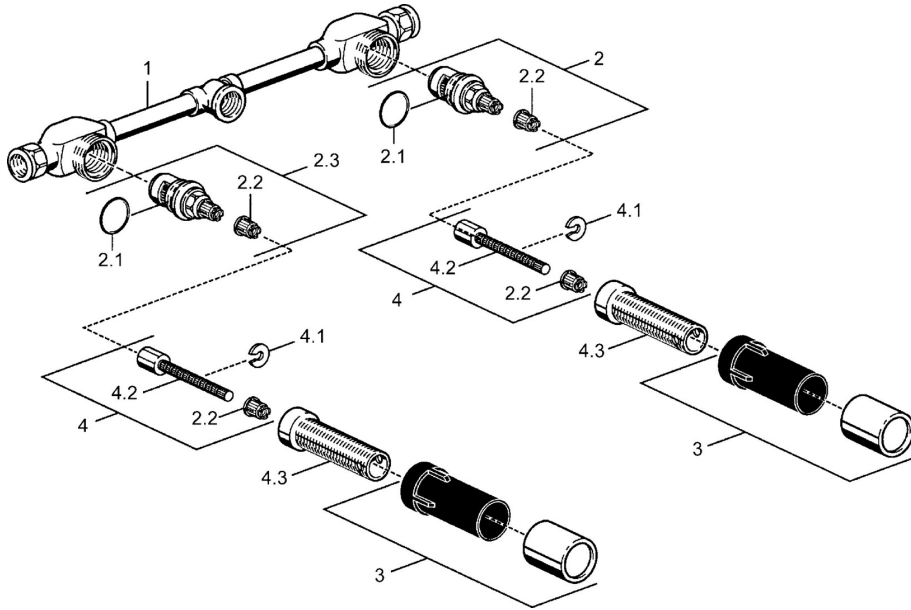

EAN: 4015474023031
static.hansa.com/51200100

- Washbasin
- Concealed unit
- Concealed wall mounting
- Internal thread

Technical data

Technical properties

DN-size (nominal dimension)	DN15
Hot water supply	max. +80°C
Working pressure	1-10 bar
Connection size	G1/2
Installation width	300 mm
Material	Brass

Regulations

EN standard	EN 200
-------------	---------------

Approvals and Declarations

Declaration of conformity	DoC
---------------------------	------------

Spare parts

SP51200100

	Name	Code
2	Headpart, G3/4	59912164
2.1	O-ring, 23x1.78	59910693
2.2	Adapter White	59910235
2.3	Headpart, G3/4	59912165
3	Protective cap	59910667
4	Inside spindle	59910379
4.1	Ring	59910694
4.3	Threaded sleeve, M24x1.5	59910100