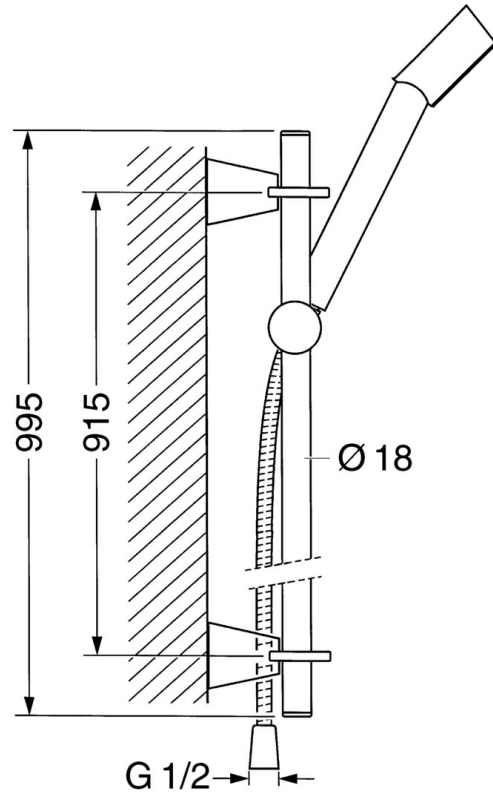

EAN: 4015474039827
static.hansa.com/51190190

- Shower solutions
- Wall mounted
- Chrome

Technical data

Technical properties

Hot water supply	max. +80°C
Working pressure	0.5-10 bar

Spare parts

SP51370190

Name	Code	
2	Wall bracket Discontinued	59912090
2.1	Fixing set Discontinued	59912081
2.2	Pin, M5x8 Discontinued	59912082
2.3	Cover plug Discontinued	59912083
2.5	Supply, L=5 Discontinued	59912462
3	Hand shower holder Discontinued	59912085
4	Hand shower Discontinued	51170200
5	Shower hose, L=1600	04120500
5.1	Gasket ring, d 21x12x2	59912304
6	Installation kit Discontinued	51780900