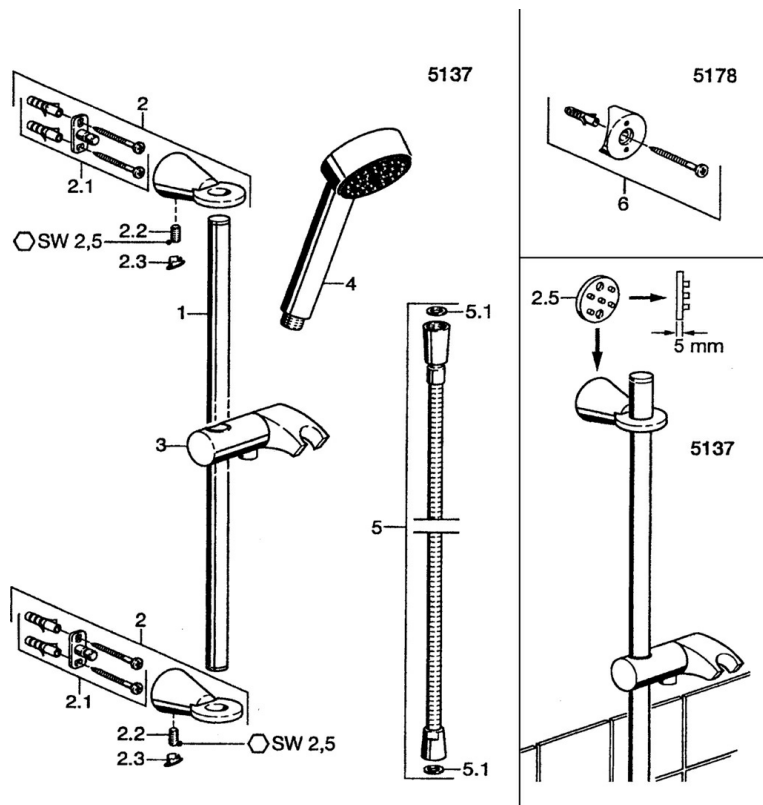

EAN: 4015474039827
static.hansa.com/51190190

- Shower solutions
- Wall mounted
- Chrome

Technical data

Technical properties

Hot water supply	max. +80°C
Working pressure	0.5-10 bar

Spare parts

SP51370190

Name	Code	
2	Wall bracket Discontinued	59912090
2.1	Fixing set Discontinued	59912081
2.2	Pin, M5x8 Discontinued	59912082
2.3	Cover plug Discontinued	59912083
2.5	Supply, L=5 Discontinued	59912462
3	Hand shower holder Discontinued	59912085
4	Hand shower Discontinued	51170200
5	Shower hose, L=1600	04120500
5.1	Gasket ring, d 21x12x2	59912304
6	Installation kit Discontinued	51780900