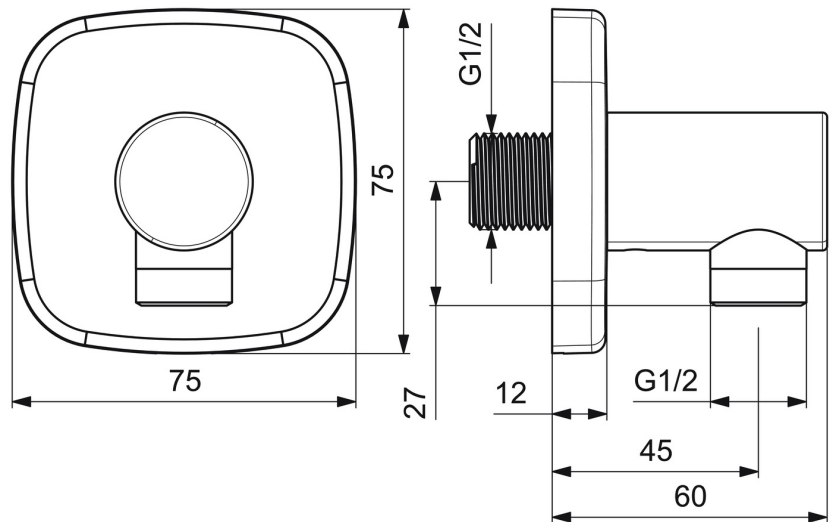

EAN: 4057304007941
static.hansa.com/51180193

- Shower solutions
- Accessories
- Wall mounted
- Chrome
- Wall connection elbow
- Non-return valve(s)
- Direct connection
- Soft edge rosette
- protected against back-flow in domestic use (according to DIN EN 1717)

Technical data

Technical properties

DN-size (nominal dimension)	DN15
Hot water supply	max. +80°C
Working pressure	0.5-10 bar
Connection size	G1/2
Backflow prevention (EN1717)	EB
Material	Brass

Regulations