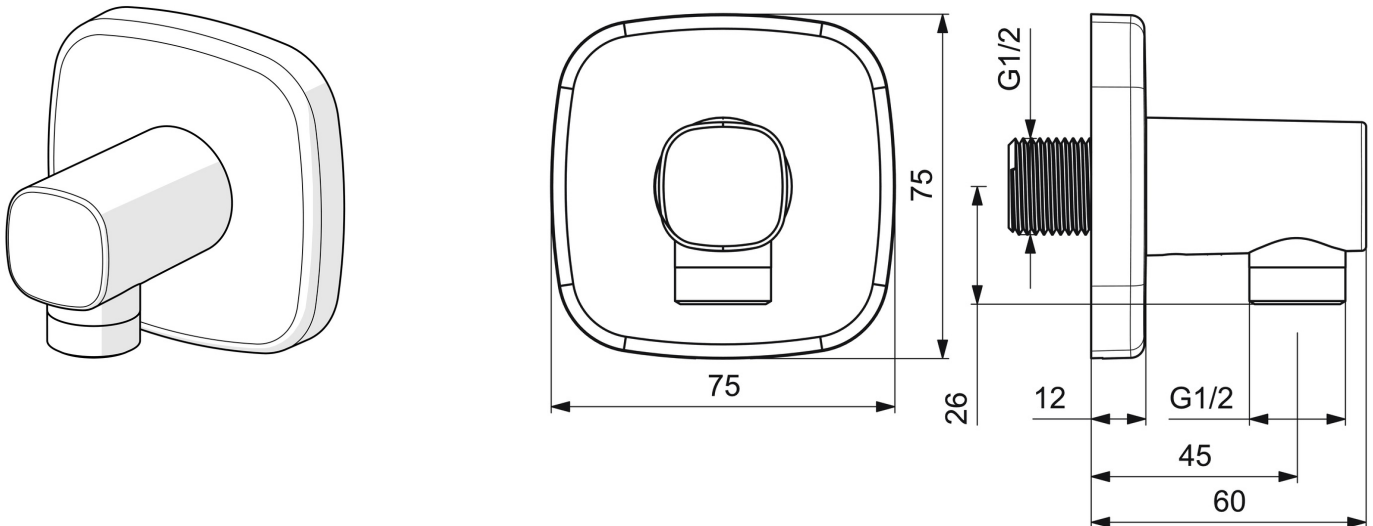

EAN: 4057304007149
static.hansa.com/51180183

- Shower solutions
- Accessories
- Wall mounted
- Chrome
- Wall connection elbow
- Non-return valve(s)
- Direct connection
- Soft edge rosette
- protected against back-flow in domestic use (according to DIN EN 1717)

Technical data

Technical properties

DN-size (nominal dimension)	DN15
Hot water supply	max. +80°C
Working pressure	0.5-10 bar
Connection size	G1/2
Backflow prevention (EN1717)	EB
Material	Brass

Regulations