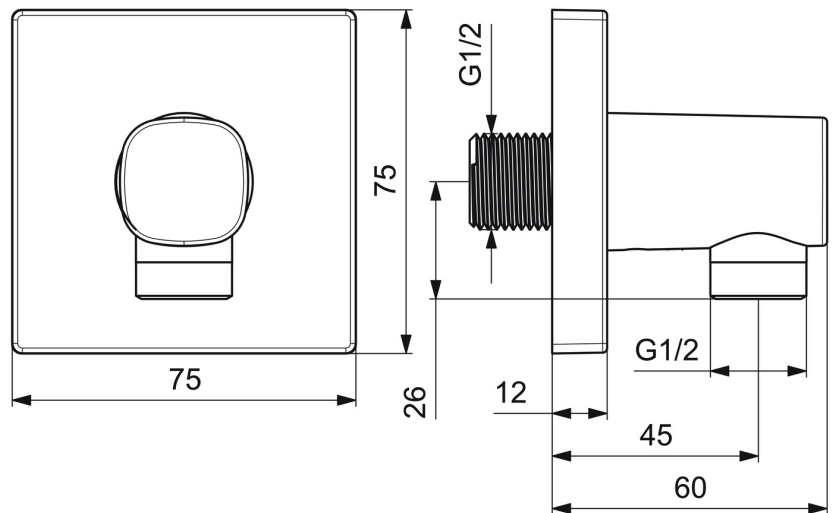

EAN: 4057304007965  
[static.hansa.com/51180180](https://static.hansa.com/51180180)

- Shower solutions
- Accessories
- Wall mounted
- Chrome
- Wall connection elbow
- Non-return valve(s)
- Direct connection
- Square rosette
- protected against back-flow in domestic use (according to DIN EN 1717)

## Technical data

### Technical properties

DN-size (nominal dimension)	<b>DN15</b>
Hot water supply	<b>max. +80°C</b>
Working pressure	<b>0.5-10 bar</b>
Connection size	<b>G1/2</b>
Backflow prevention (EN1717)	<b>EB</b>
Material	<b>Brass</b>