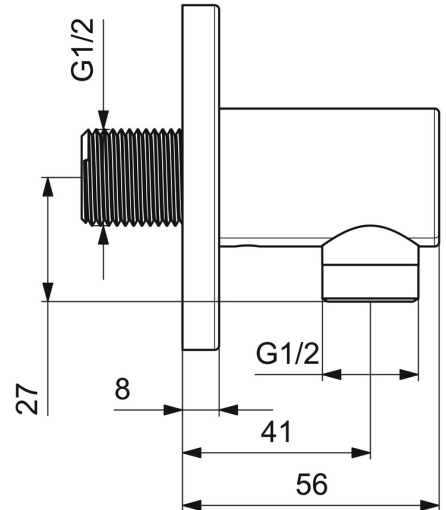

EAN: 4057304022098
static.hansa.com/5118017381

- Shower solutions
- Accessories
- Wall mounted
- Brushed bronze
- Wall connection elbow
- Non-return valve(s)
- Direct connection
- Round rosette
- protected against back-flow in domestic use (according to DIN EN 1717)

Technical data

Technical properties

| | |
|------------------------------|-------------------|
| DN-size (nominal dimension) | DN15 |
| Hot water supply | max. +80°C |
| Working pressure | 0.5-10 bar |
| Connection size | G1/2 |
| Backflow prevention (EN1717) | EB |