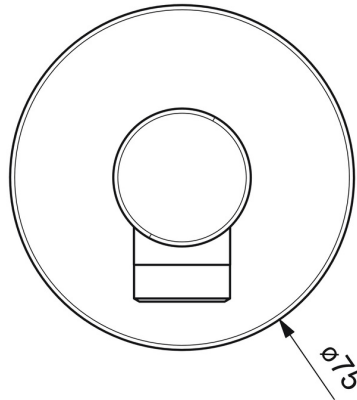

EAN: 4057304022098
static.hansa.com/5118017381

- Shower solutions
- Accessories
- Wall mounted
- Brushed bronze
- Wall connection elbow
- Non-return valve(s)
- Direct connection
- Round rosette
- protected against back-flow in domestic use (according to DIN EN 1717)

Technical data

Technical properties

| | |
|------------------------------|-------------------|
| DN-size (nominal dimension) | DN15 |
| Hot water supply | max. +80°C |
| Working pressure | 0.5-10 bar |
| Connection size | G1/2 |
| Backflow prevention (EN1717) | EB |