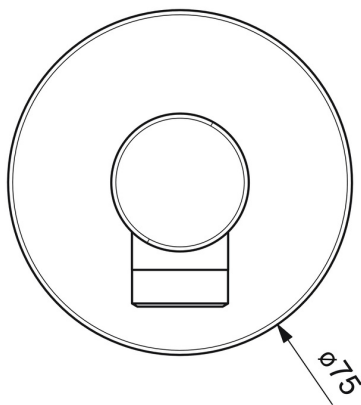

EAN: 4057304022081
static.hansa.com/5118017380

- Shower solutions
- Accessories
- Wall mounted
- Brushed steel
- Wall connection elbow
- Non-return valve(s)
- Direct connection
- Round rosette
- protected against back-flow in domestic use (according to DIN EN 1717)

Technical data

Technical properties

DN-size (nominal dimension)	DN15
Hot water supply	max. +80°C
Working pressure	0.5-10 bar
Connection size	G1/2
Backflow prevention (EN1717)	EB

Approvals and Declarations