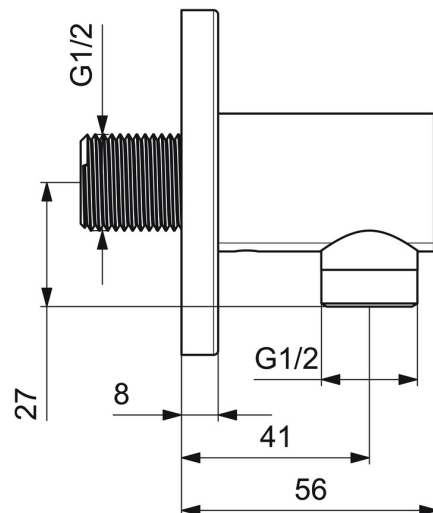

EAN: 4057304022081
static.hansa.com/5118017380

- Shower solutions
- Accessories
- Wall mounted
- Brushed steel
- Wall connection elbow
- Non-return valve(s)
- Direct connection
- Round rosette
- protected against back-flow in domestic use (according to DIN EN 1717)

Technical data

Technical properties

DN-size (nominal dimension)	DN15
Hot water supply	max. +80°C
Working pressure	0.5-10 bar
Connection size	G1/2
Backflow prevention (EN1717)	EB

Approvals and Declarations