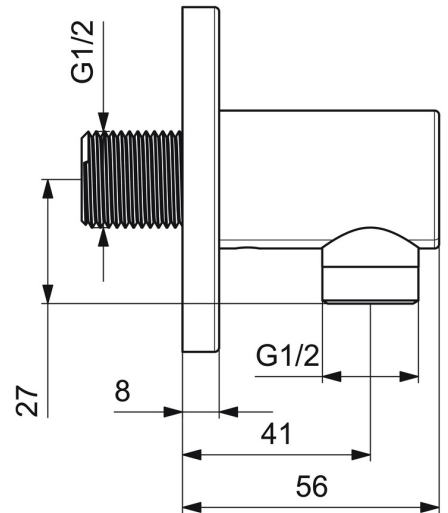

EAN: 4015474250154
static.hansa.com/51180173

- Shower solutions
- Accessories
- Wall mounted
- Chrome
- Wall connection elbow
- Non-return valve(s)
- Direct connection
- Round rosette
- protected against back-flow in domestic use (according to DIN EN 1717)

Technical data

Technical properties

DN-size (nominal dimension)	DN15
Hot water supply	max. +80°C
Working pressure	0.5-10 bar
Connection size	G1/2
Diameter	75 mm
Backflow prevention (EN1717)	EB

Approvals and Declarations

Declaration of conformity	DoC
---------------------------	------------

Spare parts

SP51180173

	Name	Code
1	Cover flange, d 75 mm	59913246
2	Thread nipple	59913658