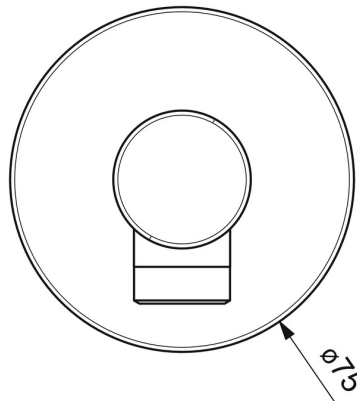

EAN: 4015474250154
static.hansa.com/51180173

- Shower solutions
- Accessories
- Wall mounted
- Chrome
- Wall connection elbow
- Non-return valve(s)
- Direct connection
- Round rosette
- protected against back-flow in domestic use (according to DIN EN 1717)

Technical data

Technical properties

DN-size (nominal dimension)	DN15
Hot water supply	max. +80°C
Working pressure	0.5-10 bar
Connection size	G1/2
Diameter	75 mm
Backflow prevention (EN1717)	EB

Approvals and Declarations

Declaration of conformity	DoC
---------------------------	------------

Spare parts

SP51180173

	Name	Code
1	Cover flange, d 75 mm	59913246
2	Thread nipple	59913658