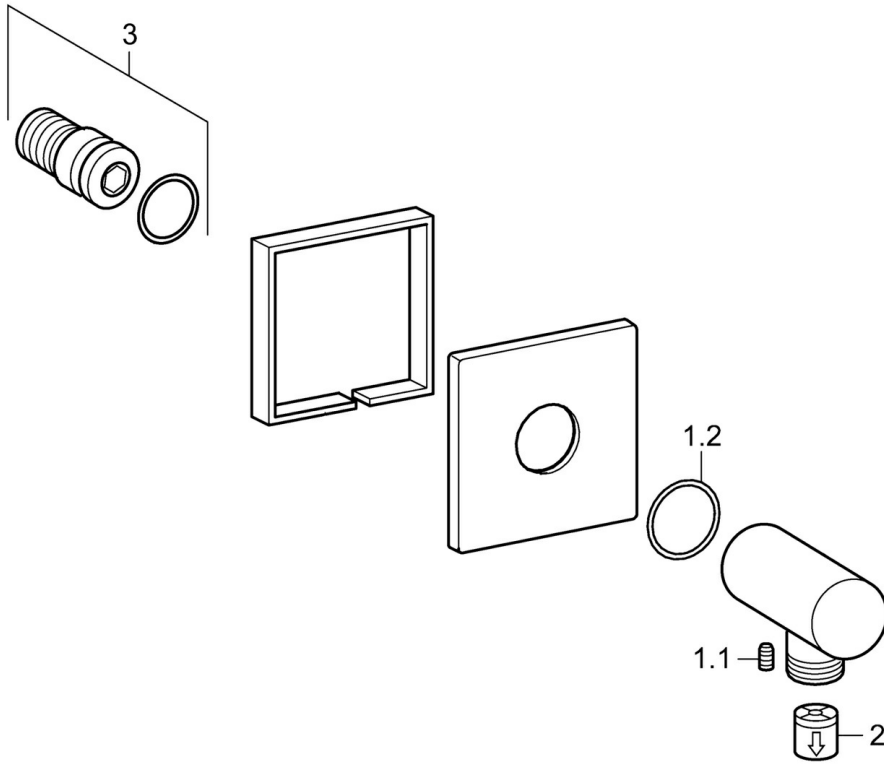

EAN: 4057304015663
static.hansa.com/5118017033

- Shower solutions
- Accessories
- Wall mounted
- Matt black
- Wall connection elbow
- Non-return valve(s)
- Direct connection
- Square rosette
- protected against back-flow in domestic use (according to DIN EN 1717)

Technical data

Technical properties

DN-size (nominal dimension)	DN15
Hot water supply	max. +80°C
Working pressure	0.5-10 bar
Connection size	G1/2
Backflow prevention (EN1717)	EB

Approvals and Declarations

Declaration of conformity	DoC
---------------------------	------------

Spare parts

SP5118017033

	Name	Code
1.1	Screw, M5x6, SW2.5	59912617
1.2	O-ring, d 27x2	59901532
2	Non-return valve	59905714
3	Thread nipple	59913658