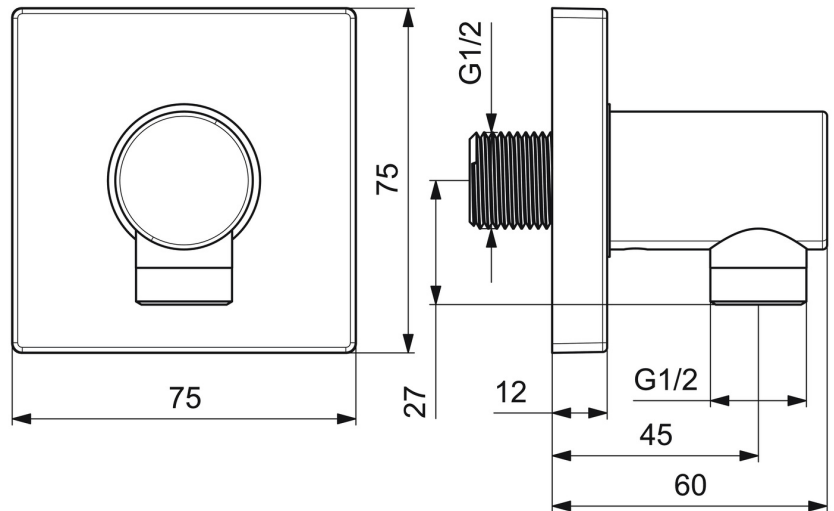

EAN: 4057304015663
static.hansa.com/5118017033

- Shower solutions
- Accessories
- Wall mounted
- Matt black
- Wall connection elbow
- Non-return valve(s)
- Direct connection
- Square rosette
- protected against back-flow in domestic use (according to DIN EN 1717)

Technical data

Technical properties

DN-size (nominal dimension)	DN15
Hot water supply	max. +80°C
Working pressure	0.5-10 bar
Connection size	G1/2
Backflow prevention (EN1717)	EB

Approvals and Declarations

Declaration of conformity	DoC
---------------------------	------------

Spare parts

SP5118017033

	Name	Code
1.1	Screw, M5x6, SW2.5	59912617
1.2	O-ring, d 27x2	59901532
2	Non-return valve	59905714
3	Thread nipple	59913658