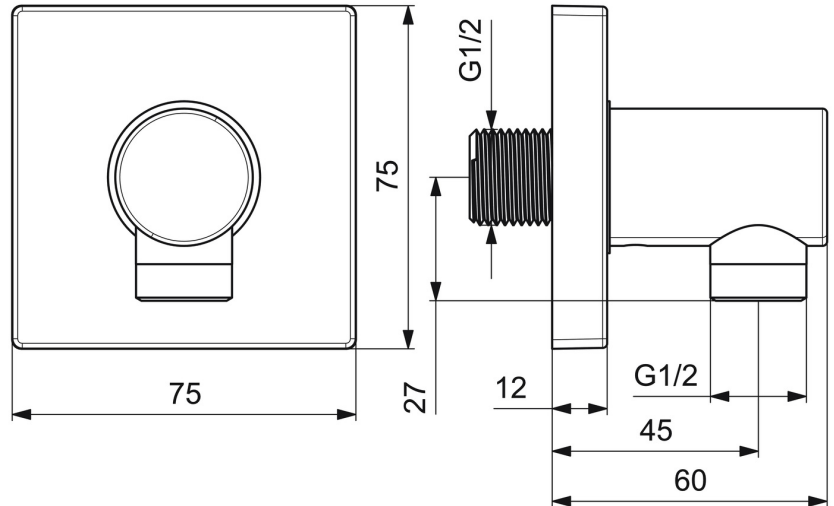

EAN: 4015474173101
static.hansa.com/51180170

- Shower solutions
- Accessories
- Wall mounted
- Chrome
- Wall connection elbow
- Non-return valve(s)
- Direct connection
- Square rosette
- protected against back-flow in domestic use (according to DIN EN 1717)

Technical data

Technical properties

DN-size (nominal dimension)	DN15
Hot water supply	max. +80°C
Working pressure	0.5-10 bar
Connection size	G1/2
Backflow prevention (EN1717)	EB

Approvals and Declarations

Declaration of conformity	DoC
---------------------------	-----

Spare parts

SP51180170

	Name	Code
1.1	Screw, M5x6, SW2.5	59912617
1.2	O-ring, d 27x2	59901532
1.3	Cover plate, 75x75 mm	59913326
2	Non-return valve	59905714
3	Thread nipple	59913658
N.I.	Fixing part	59913599