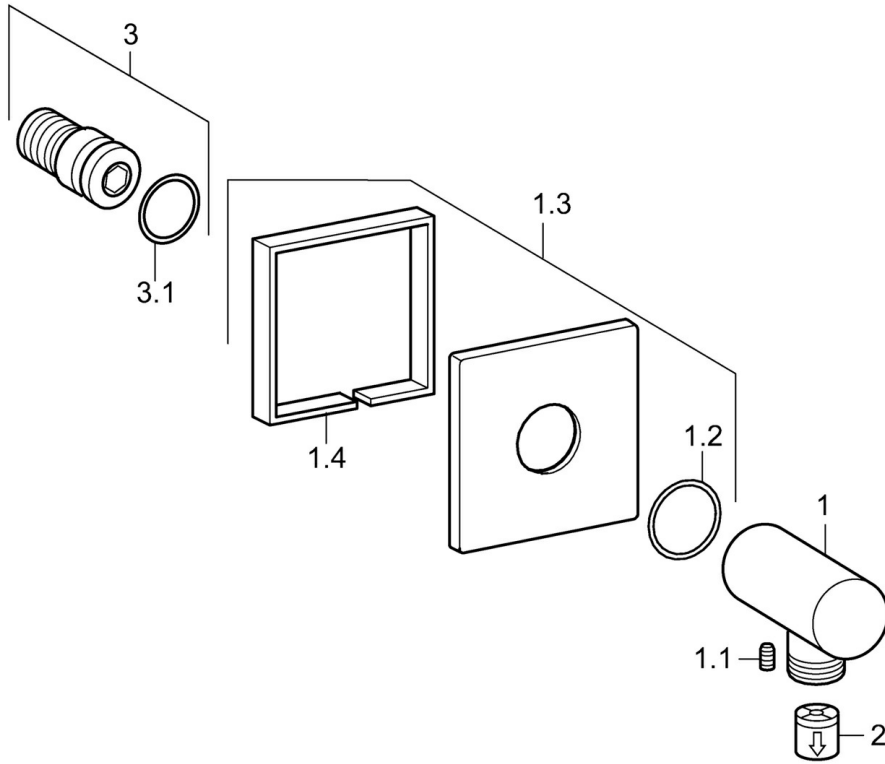

EAN: 4015474173101
static.hansa.com/51180170

- Shower solutions
- Accessories
- Wall mounted
- Chrome
- Wall connection elbow
- Non-return valve(s)
- Direct connection
- Square rosette
- protected against back-flow in domestic use (according to DIN EN 1717)

Technical data

Technical properties

DN-size (nominal dimension)	DN15
Hot water supply	max. +80°C
Working pressure	0.5-10 bar
Connection size	G1/2
Backflow prevention (EN1717)	EB

Approvals and Declarations

Declaration of conformity	DoC
---------------------------	-----

Spare parts

SP51180170

	Name	Code
1.1	Screw, M5x6, SW2.5	59912617
1.2	O-ring, d 27x2	59901532
1.3	Cover plate, 75x75 mm	59913326
2	Non-return valve	59905714
3	Thread nipple	59913658
N.I.	Fixing part	59913599