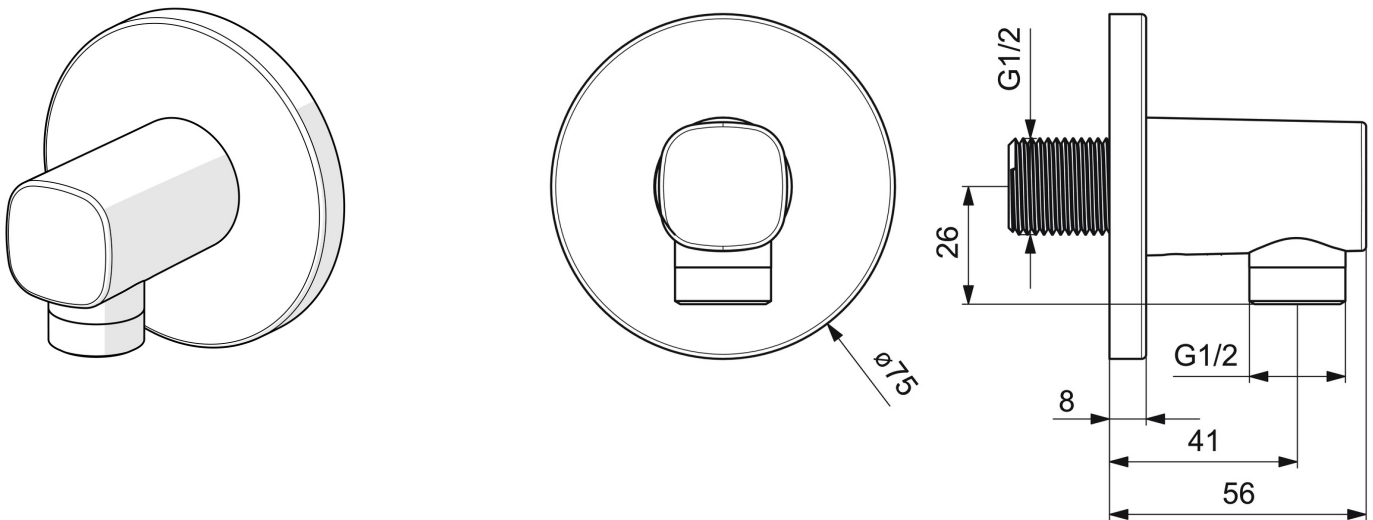

EAN: 4057304007958
static.hansa.com/51180163

- Shower solutions
- Accessories
- Wall mounted
- Chrome
- Wall connection elbow
- Non-return valve(s)
- Direct connection, External thread
- Round rosette
- protected against back-flow in domestic use (according to DIN EN 1717)

Technical data

Technical properties

DN-size (nominal dimension)	DN15
Hot water supply	max. +80°C
Working pressure	0.5-10 bar
Connection size	G1/2
Backflow prevention (EN1717)	EB
Material	Brass

Regulations