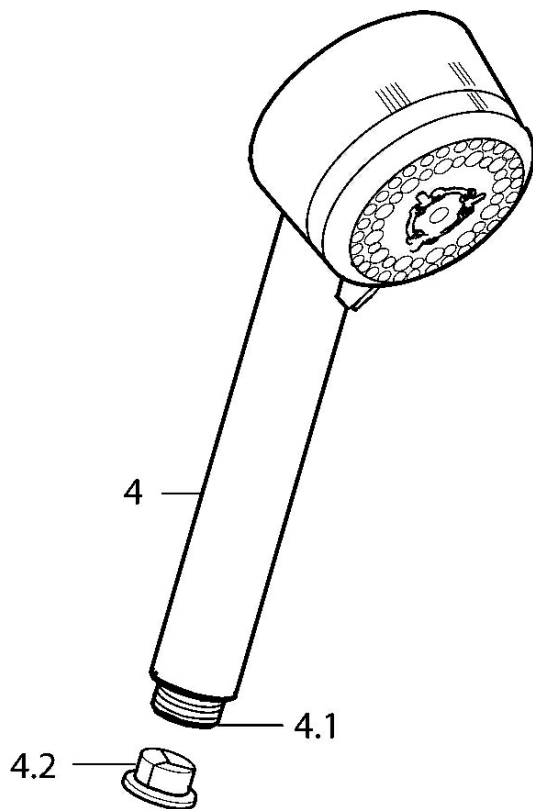

EAN: 4015474999732
static.hansa.com/51170200

- Shower solutions
- Accessories
- Chrome
- Turn operated diverter
- Normal - Even and soft water stream, Massage - Strong water stream due to rotatable spray nozzles, Sensitive - Gentle water stream
- 3 spray functions

Technical data

Flow properties

Flow-rate at 3 bar **18.0 l/min**

Technical properties

Hot water supply **max. +65°C**
 Working pressure **0.5-5 bar**
 Connection size **G1/2**
 Material **Composite**

Regulations

EN standard **EN 1112**

Spare parts

SP51170200

	Name	Code
4.1	Hose coupling, G1/2 Discontinued	59912237
4.2	Strainer	59906859