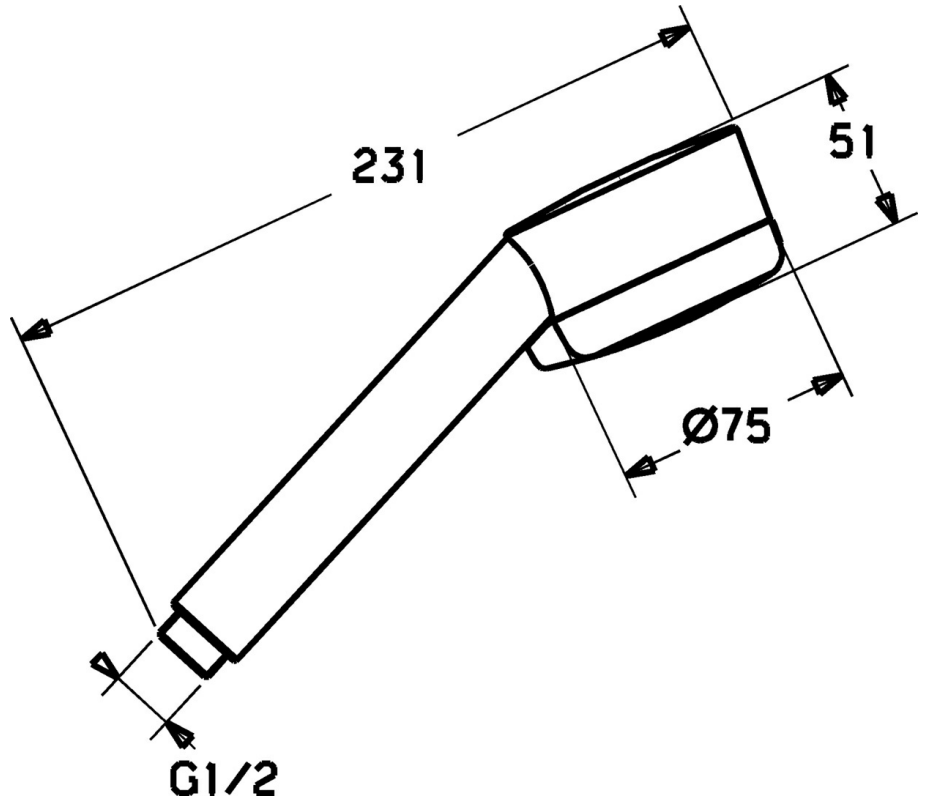

EAN: 4015474999732
static.hansa.com/51170200

- Shower solutions
- Accessories
- Chrome
- Turn operated diverter
- Normal - Even and soft water stream, Massage - Strong water stream due to rotatable spray nozzles, Sensitive - Gentle water stream
- 3 spray functions

Technical data

Flow properties

Flow-rate at 3 bar **18.0 l/min**

Technical properties

Hot water supply **max. +65°C**
 Working pressure **0.5-5 bar**
 Connection size **G1/2**
 Material **Composite**

Regulations

EN standard **EN 1112**

Spare parts

SP51170200

	Name	Code
4.1	Hose coupling, G1/2 Discontinued	59912237
4.2	Strainer	59906859