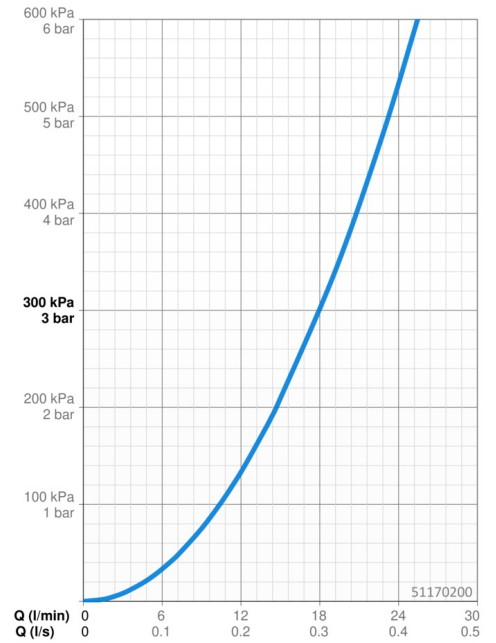

Technical data

Flow properties

Flow-rate at 3 bar **18.0 l/min**

Technical properties

Hot water supply **max. +65°C**
Working pressure **0.5-5 bar**
Connection size **G1/2**
Material **Composite**

Regulations

EN standard **EN 1112**