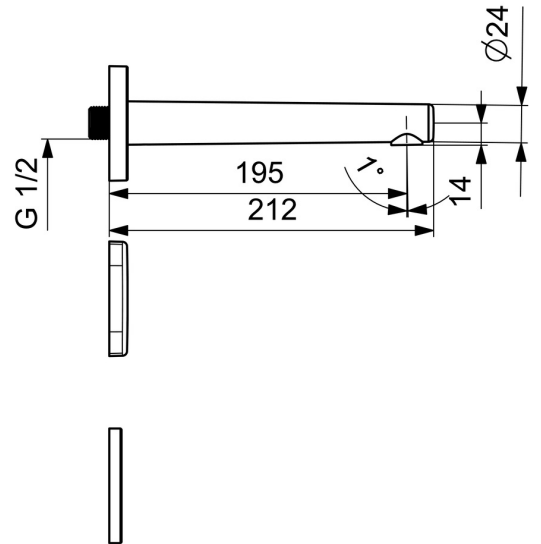

EAN: 4057304006975
static.hansa.com/51162180

- Bathtub & Shower
- Accessories
- Wall mounted
- Chrome
- Fixed spout, Casted construction
- Hidden aerator, Laminar stream
- Inner body made of DZR brass
- Square rosette, Round rosette, Soft edge rosette

Technical data

Flow properties

Flow-rate at 3 bar **18.0 l/min**

Technical properties

DN-size (nominal dimension) **DN15**
 Hot water supply **max. +80°C**
 Working pressure **0.5-10 bar**
 Connection size **G1/2**
 Diameter **24.5 mm**
 Length / Height **212 mm**
 Projection **195 mm**
 Material **Brass**