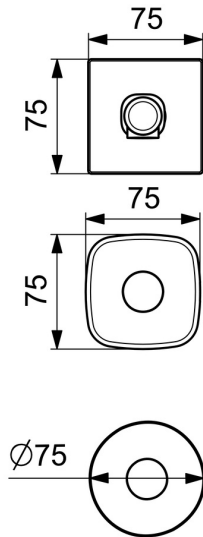

EAN: 4057304006975
static.hansa.com/51162180

- Bathtub & Shower
- Accessories
- Wall mounted
- Chrome
- Fixed spout, Casted construction
- Hidden aerator, Laminar stream
- Inner body made of DZR brass
- Square rosette, Round rosette, Soft edge rosette

Technical data

Flow properties

Flow-rate at 3 bar **18.0 l/min**

Technical properties

DN-size (nominal dimension) **DN15**
 Hot water supply **max. +80°C**
 Working pressure **0.5-10 bar**
 Connection size **G1/2**
 Diameter **24.5 mm**
 Length / Height **212 mm**
 Projection **195 mm**
 Material **Brass**