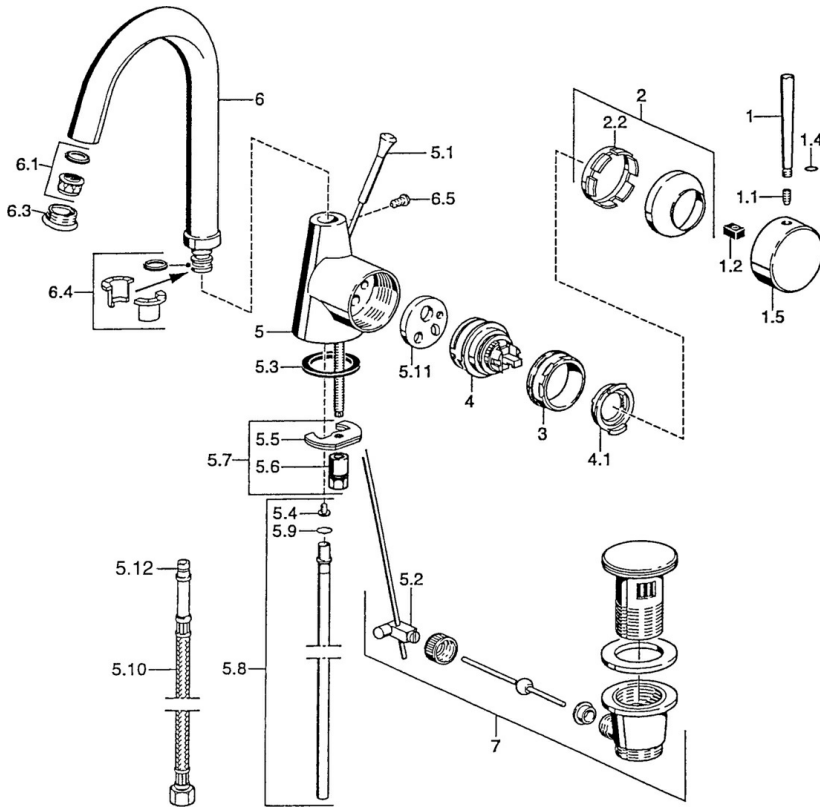

EAN: 4015474057012
static.hansa.com/51152101

- Washbasin
- Single-lever, side operated
- Deck mounted
- Chrome
- Swivel spout
- Pin shape, Hot/Cold symbols, Single operating lever/handle
- Pop-up waste with draw-rod
- Copper inlet pipes

Technical data

Technical properties

DN-size (nominal dimension)	DN15
Hot water supply	max. +80°C
Working pressure	0.5-10 bar
Connection size	Ø10
Projection	114 mm
Material	Brass

Regulations

EN standard	EN 817
-------------	---------------

Spare parts

SP51032101

	Name	Code
1	Lever, L=60 Blue Discontinued	59912148
1	Lever, 60 mm Discontinued	59911882
1	Lever, 80 mm Discontinued	59912122
1.1	Screw, M5x8, SW2.5	59904755
1.2	Bushing	59904778
1.4	O-ring, d 6x1	59912136
1.5	Cap Discontinued	59911885
2	Covering cap	59906563
2.2	Fixing sleeve	59906695
3	Eye screw, M50x1, SW45	59904775
4	Cartridge, 4.8 eco	59904601
4.1	Hot water limiter	59904759
5.1	Pop-up operating rod Discontinued	59911887
5.2	Swivel joint	59904624
5.3	Gasket, 37x48x3.5	59911422
5.4	Attachment clamp Discontinued	59911416
5.5	Fixing plate	59904765
5.6	Screw, M8x1, SW13	59904766
5.7	Fixing set	59910749
5.8	Pipe, d 10 mm, L=413	59911423
5.9	O-ring, 9x2	59905095
5.10	Flexible pipe, L=370, G3/8 Discontinued	59911626
5.11	Adapter Discontinued	59911894
6	Spout, L=145 mm Discontinued	59911879
6.1	Aerator, M22/24 A	59902081
6.3	Aerator, M24x1, (-2002) Discontinued	59912011
6.3	Aerator and key, M24x1, (2002-)	59912225
6.4	Sealing kit	59911884
6.5	Screw, M4x7	59902075
7	Pop-up waste	59911441