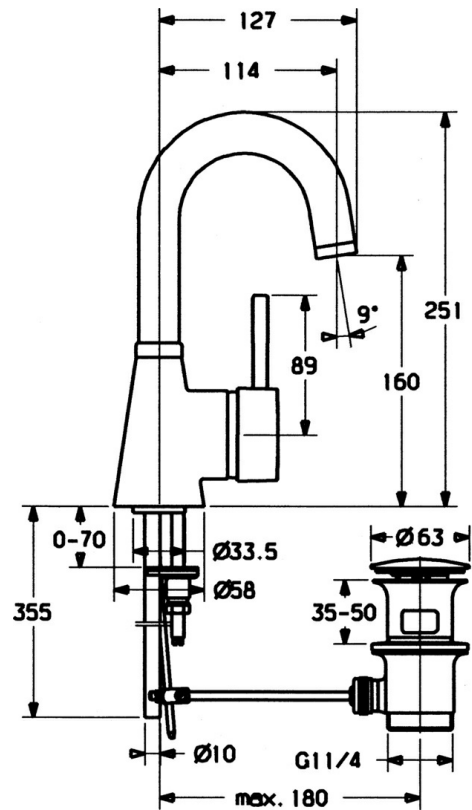

EAN: 4015474057012
static.hansa.com/51152101

- Washbasin
- Single-lever, side operated
- Deck mounted
- Chrome
- Swivel spout
- Pin shape, Hot/Cold symbols, Single operating lever/handle
- Pop-up waste with draw-rod
- Copper inlet pipes

Technical data

Technical properties

DN-size (nominal dimension)	DN15
Hot water supply	max. +80°C
Working pressure	0.5-10 bar
Connection size	Ø10
Projection	114 mm
Material	Brass

Regulations

EN standard	EN 817
-------------	---------------

Spare parts

SP51032101

	Name	Code
1	Lever, L=60 Blue Discontinued	59912148
1	Lever, 60 mm Discontinued	59911882
1	Lever, 80 mm Discontinued	59912122
1.1	Screw, M5x8, SW2.5	59904755
1.2	Bushing	59904778
1.4	O-ring, d 6x1	59912136
1.5	Cap Discontinued	59911885
2	Covering cap	59906563
2.2	Fixing sleeve	59906695
3	Eye screw, M50x1, SW45	59904775
4	Cartridge, 4.8 eco	59904601
4.1	Hot water limiter	59904759
5.1	Pop-up operating rod Discontinued	59911887
5.2	Swivel joint	59904624
5.3	Gasket, 37x48x3.5	59911422
5.4	Attachment clamp Discontinued	59911416
5.5	Fixing plate	59904765
5.6	Screw, M8x1, SW13	59904766
5.7	Fixing set	59910749
5.8	Pipe, d 10 mm, L=413	59911423
5.9	O-ring, 9x2	59905095
5.10	Flexible pipe, L=370, G3/8 Discontinued	59911626
5.11	Adapter Discontinued	59911894
6	Spout, L=145 mm Discontinued	59911879
6.1	Aerator, M22/24 A	59902081
6.3	Aerator, M24x1, (-2002) Discontinued	59912011
6.3	Aerator and key, M24x1, (2002-)	59912225
6.4	Sealing kit	59911884
6.5	Screw, M4x7	59902075
7	Pop-up waste	59911441