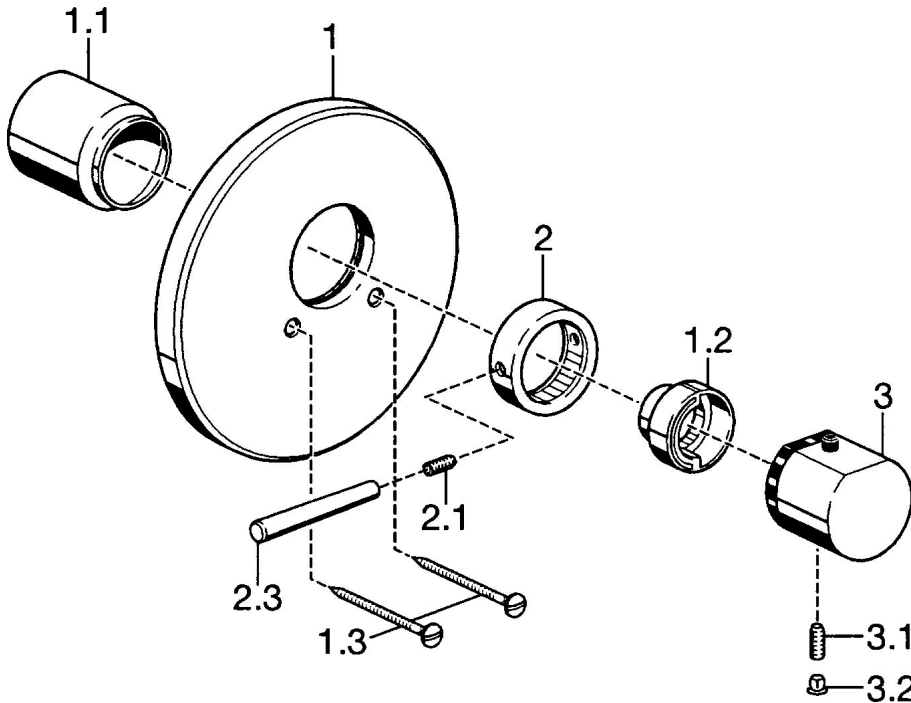

EAN: 4015474022041
static.hansa.com/51139102

- Shower solutions
- Trim Kit, Thermostatic
- Concealed wall mounting
- Chrome
- Temperature control handle, Flow control handle
- Round rosette

Technical data

Technical properties

Hot water supply	max. +80°C
Working pressure	0.5-10 bar

Spare parts

SP51139102

	Name	Code
1	Cover plate, d 188 mm	59912124
1.1	Covering cap	59911570
1.2	Temperature adjustment limiter	59906355
1.3	Screw, M5x65	59904847
2	Flow control handle	59912130
2.1	Screw, M6x20	59911228
2.3	Lever, 80 mm	59912128
3	Temperature control handle	59912126
3.1	Screw, M6x9.5	59901609
3.2	Cover plug	59911840
3.3	Rebound pin	59912005
N.I.	Raising kit, 35 mm	59911438