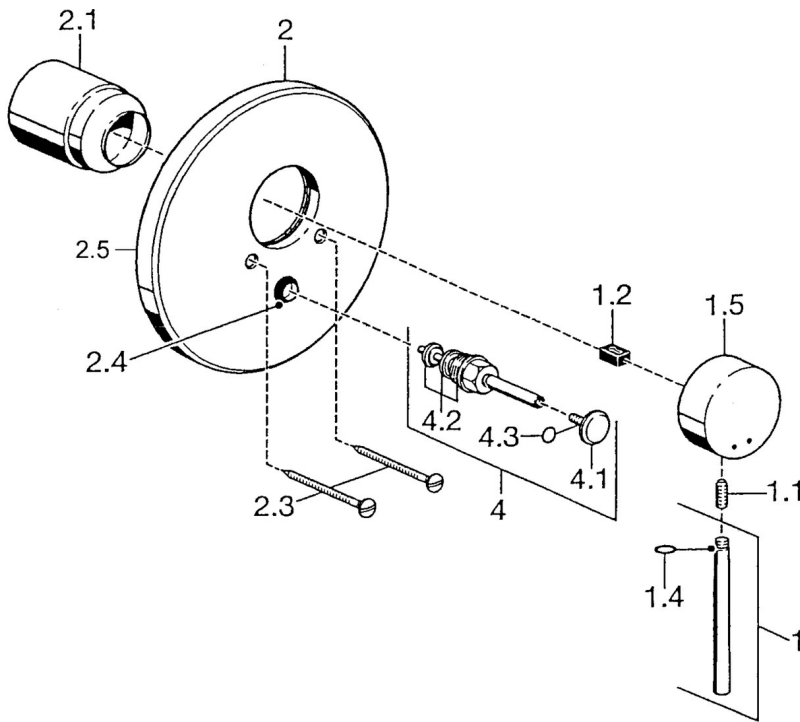

EAN: 4015474021679
static.hansa.com/5111910174

- Bath tub & Shower
- Trim Kit, Single-lever
- Concealed wall mounting
- Round rosette

Technical data

Technical properties

Hot water supply **max. +80°C**
Working pressure **0.5-10 bar**

Spare parts

SP51119101

	Name	Code
1	Lever, 80 mm Discontinued	59912122
1.1	Screw, M5x8, SW2.5	59904755
1.2	Bushing	59904778
1.4	O-ring, d 6x1	59912136
1.5	Covering cap Discontinued	59912143
2	Cover plate Discontinued	59912125
2.1	Covering cap	59904820
2.3	Screw, M5x65	59904847
2.4	Flow limiting cap	59904846
4	Diverter	59911156
4.2	Sealing kit	59904791
4.3	O-ring, d 4x1	59902331
N.I.	Raising kit, 20 mm	59904983