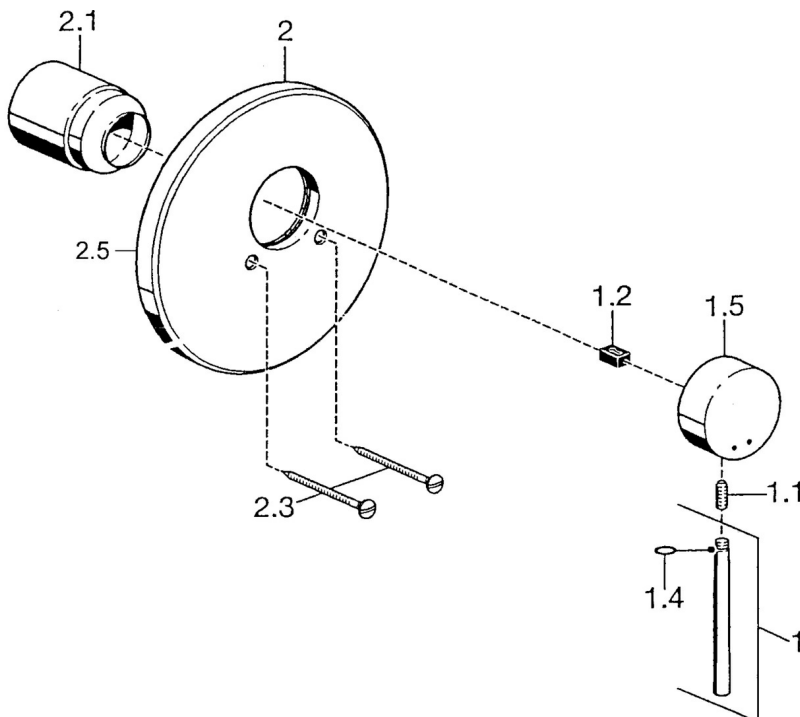

EAN: 4015474021631  
[static.hansa.com/5110910174](https://static.hansa.com/5110910174)

- Shower solutions
- Trim Kit, Single-lever
- Concealed wall mounting
- Round rosette

### Technical properties

Hot water supply	<b>max. +80°C</b>
Working pressure	<b>0.5-10 bar</b>

#### SP51109101

	Name	Code
1	Lever, 80 mm Discontinued	59912122
1.1	Screw, M5x8, SW2.5	59904755
1.2	Bushing	59904778
1.4	O-ring, d 6x1	59912136
1.5	Covering cap Discontinued	59912143
2	Cover plate, d 188 mm	59912124
2.1	Covering cap	59904820
2.3	Screw, M5x65	59904847
N.I.	Raising kit, 20 mm	59904983