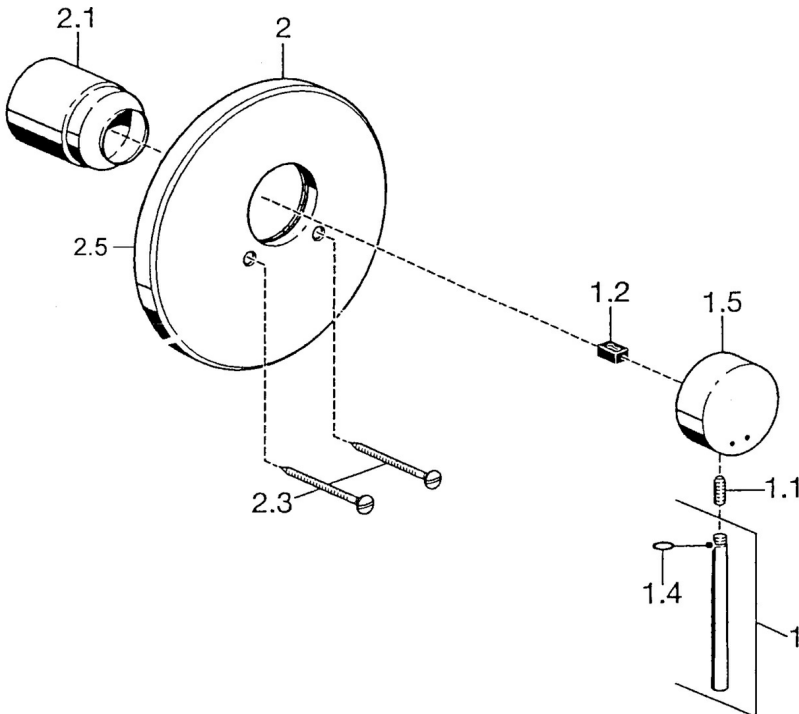

EAN: 4015474021624
static.hansa.com/51109101

- Shower solutions
- Trim Kit, Single-lever
- Concealed wall mounting
- Chrome
- Round rosette

Technical data

Technical properties

Hot water supply	max. +80°C
Working pressure	0.5-10 bar

Spare parts

SP51109101

	Name	Code
1	Lever, 80 mm Discontinued	59912122
1.1	Screw, M5x8, SW2.5	59904755
1.2	Bushing	59904778
1.4	O-ring, d 6x1	59912136
1.5	Covering cap Discontinued	59912143
2	Cover plate, d 188 mm	59912124
2.1	Covering cap	59904820
2.3	Screw, M5x65	59904847
N.I.	Raising kit, 20 mm	59904983