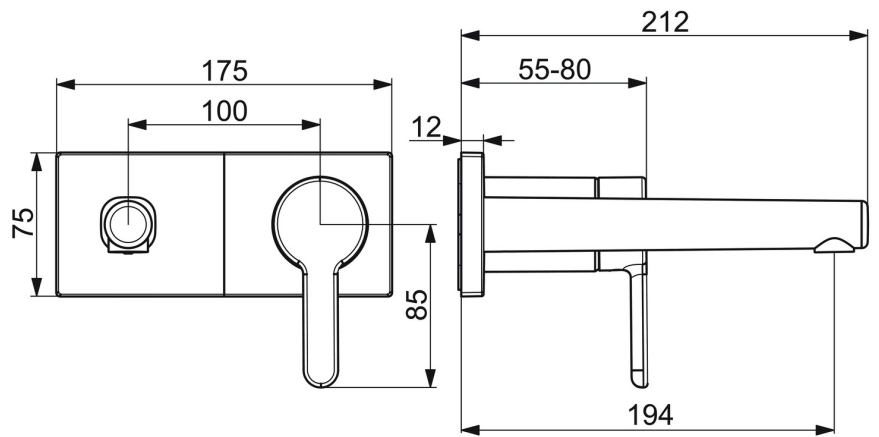

EAN: 4057304006647
static.hansa.com/51092183

trim kit

- Washbasin
- Single-lever, Trim Kit
- Concealed wall mounting
- Chrome
- Fixed spout
- PCA® - constant flow rate regardless of pressure variations, Hidden aerator
- Single operating lever/handle, Hot/Cold symbols
- Square rosette, Sleeve

Technical data

Flow properties

Flow-rate at 3 bar (with flow controller)	6.0 l/min
Pressure loss with flow (0.1 l/s)	2 bar

Technical properties

DN-size (nominal dimension)	DN15
Hot water supply	max. +80°C
Working pressure	0.5-10 bar
Projection	194 mm
Backflow prevention (EN1717)	AA
Material	Brass

Regulations

EN standard	EN 817
Noise class	I (ISO 3822)

Approvals and Declarations

Declaration of conformity	DoC
---------------------------	------------

Spare parts

SP51092183

	Name	Code
01	Lever	59914574
02	Symbol plug	59914573
03	Cover sleeve	59914572
04	Cover plate, 175x75	59913866
05	Cover plate holder	59913697
06	Screw, M4x55	59913698
07	Threaded sleeve, G1/2	59913865
08	Spout	59914679
09	Aerator, M18.5x1, TJ	59913366