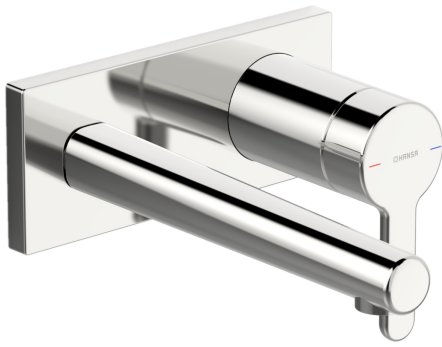

EAN: 4057304006647
static.hansa.com/51092183

trim kit

- Washbasin
- Single-lever, Trim Kit
- Concealed wall mounting
- Chrome
- Fixed spout
- PCA® - constant flow rate regardless of pressure variations, Hidden aerator
- Single operating lever/handle, Hot/Cold symbols
- Square rosette, Sleeve

Technical data

Flow properties

Flow-rate at 3 bar (with flow controller)	6.0 l/min
Pressure loss with flow (0.1 l/s)	2 bar

Technical properties

DN-size (nominal dimension)	DN15
Hot water supply	max. +80°C
Working pressure	0.5-10 bar
Projection	194 mm
Backflow prevention (EN1717)	AA
Material	Brass

Regulations

EN standard	EN 817
Noise class	I (ISO 3822)

Approvals and Declarations

Declaration of conformity	DoC
---------------------------	------------

Spare parts

SP51092183

	Name	Code
01	Lever	59914574
02	Symbol plug	59914573
03	Cover sleeve	59914572
04	Cover plate, 175x75	59913866
05	Cover plate holder	59913697
06	Screw, M4x55	59913698
07	Threaded sleeve, G1/2	59913865
08	Spout	59914679
09	Aerator, M18.5x1, TJ	59913366