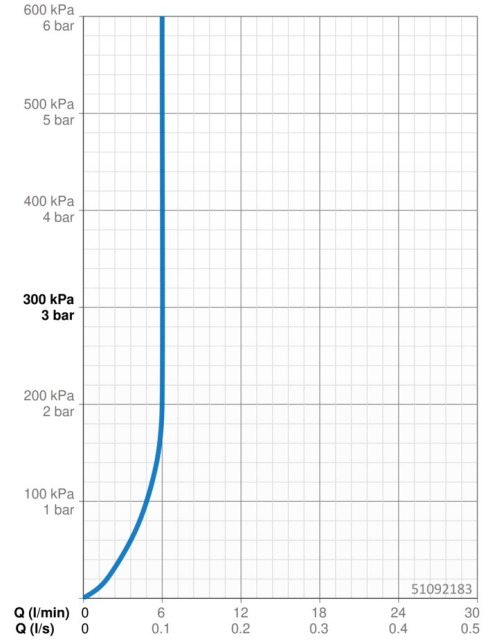

Technical data

Flow properties

Flow-rate at 3 bar (with flow controller)	6.0 l/min
Pressure loss with flow (0.1 l/s)	2 bar

Technical properties

DN-size (nominal dimension)	DN15
Hot water supply	max. +80°C
Working pressure	0.5-10 bar
Projection	194 mm
Backflow prevention (EN1717)	AA
Material	Brass

Regulations

EN standard	EN 817
Noise class	I (ISO 3822)

Approvals and Declarations

Declaration of conformity	DoC