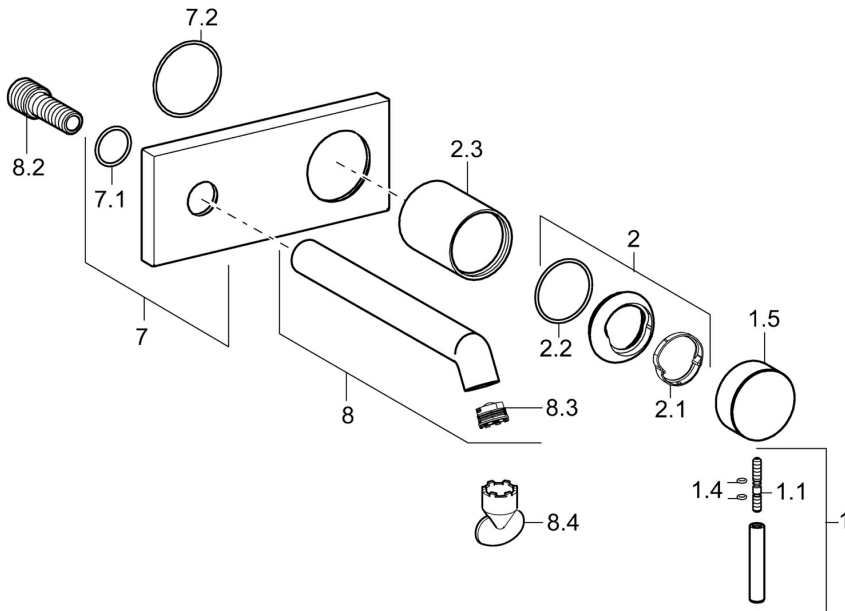

EAN: 4015474185388
static.hansa.com/51092178

- Washbasin
- Trim Kit, Single-lever
- Concealed wall mounting
- Chrome
- Hidden aerator
- Pin shape
- Flexible length / can be shortened

Technical data

Technical properties

Hot water supply **max. +80°C**
 Working pressure **0.5-10 bar**

Spare parts

SP51092173

	Name	Code
1	Lever, L=50, M5 IG	59913335
1.1	Screw, M5x35	59913299
1.4	O-ring, d 3x1.5	59913100
1.5	Cap	59913332
1.5	Cap White Discontinued	59913334
1.5	Cap Black Discontinued	59913333
2	Covering cap	59913364
2.1	Bearing ring	59913363
2.2	O-ring, d 38x2	59913212
2.3	Cover sleeve	59913375
7	Cover plate	59913444
8	Spout, L=200	59913441
8.2	Connection nipple, M15x1,5xG1/2, SW 8	59913241
8.3	Aerator, M18.5x1, TJ	59913366
8.4	Key for aerator, M18.5	59913367