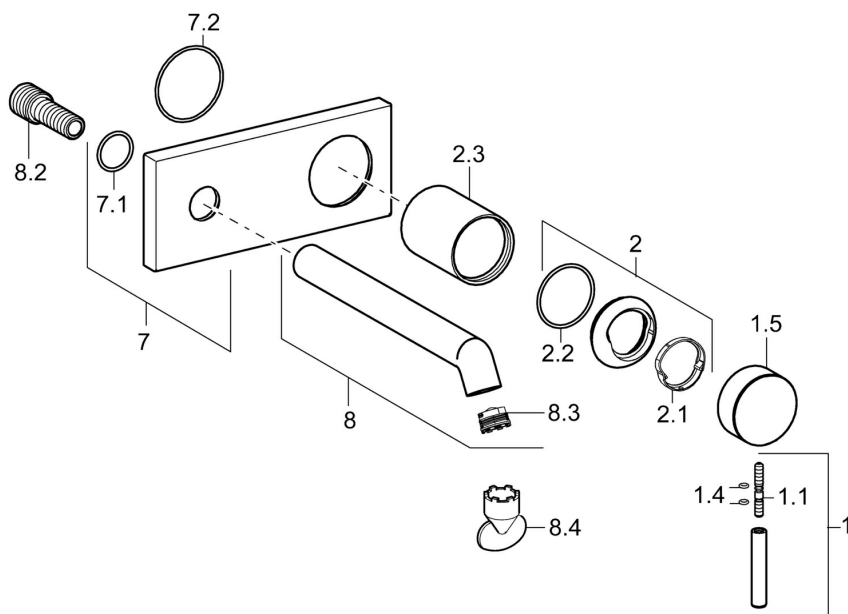

EAN: 4015474181304
static.hansa.com/51092177

- Washbasin
- Trim Kit, Single-lever
- Concealed wall mounting
- Chrome
- Hidden aerator
- Pin shape
- Flexible length / can be shortened

Technical data

Technical properties

Hot water supply **max. +80°C**
 Working pressure **0.5-10 bar**

Spare parts

SP51092173

Name	Code
1 Lever, L=50, M5 IG	59913335
1.1 Screw, M5x35	59913299
1.4 O-ring, d 3x1.5	59913100
1.5 Cap	59913332
1.5 Cap White Discontinued	59913334
1.5 Cap Black Discontinued	59913333
2 Covering cap	59913364
2.1 Bearing ring	59913363
2.2 O-ring, d 38x2	59913212
2.3 Cover sleeve	59913375
7 Cover plate	59913444
8 Spout, L=200	59913441
8.2 Connection nipple, M15x1,5xG1/2, SW 8	59913241
8.3 Aerator, M18.5x1, TJ	59913366
8.4 Key for aerator, M18.5	59913367