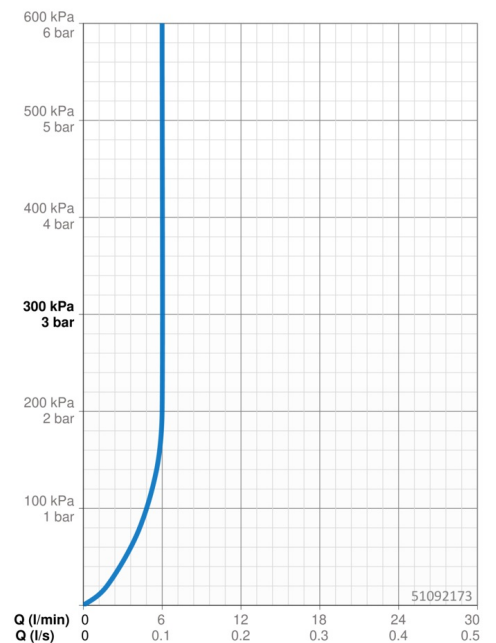

EAN: 4015474172913  
[static.hansa.com/51092173](http://static.hansa.com/51092173)

- Washbasin
- Trim Kit, Single-lever
- Concealed wall mounting
- Chrome
- Fixed spout
- PCA® - constant flow rate regardless of pressure variations, Hidden aerator
- Pin shape, Single operating lever/handle
- Flexible length / can be shortened
- Square rosette, Sleeve

## Technical data

### Flow properties

Flow-rate at 3 bar (with flow controller) **6.0 l/min**

### Technical properties

DN-size (nominal dimension)	<b>DN15</b>
Hot water supply	<b>max. +80°C</b>
Working pressure	<b>0.5-10 bar</b>
Diameter	<b>22 mm</b>
Length / Height	<b>200 - 160 mm</b>
Projection	<b>200 mm</b>
Backflow prevention (EN1717)	<b>AA</b>
Material	<b>Brass</b>