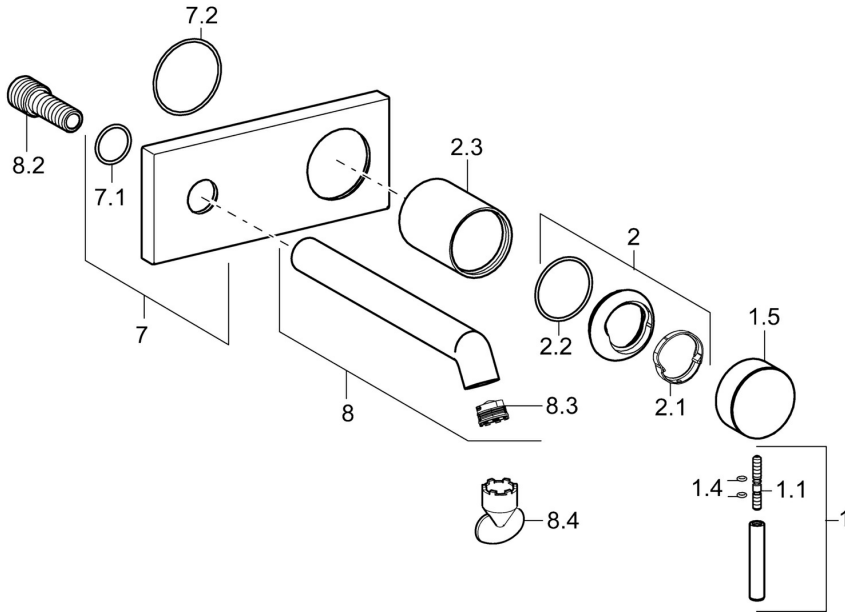

EAN: 4015474172913  
[static.hansa.com/51092173](http://static.hansa.com/51092173)

- Washbasin
- Trim Kit, Single-lever
- Concealed wall mounting
- Chrome
- Fixed spout
- PCA® - constant flow rate regardless of pressure variations, Hidden aerator
- Pin shape, Single operating lever/handle
- Flexible length / can be shortened
- Square rosette, Sleeve

### Flow properties

Flow-rate at 3 bar (with flow controller) **6.0 l/min**

### Technical properties

DN-size (nominal dimension)	<b>DN15</b>
Hot water supply	<b>max. +80°C</b>
Working pressure	<b>0.5-10 bar</b>
Diameter	<b>22 mm</b>
Length / Height	<b>200 - 160 mm</b>
Projection	<b>200 mm</b>
Backflow prevention (EN1717)	<b>AA</b>
Material	<b>Brass</b>

### SP51092173

	Name	Code
1	Lever, L=50, M5 IG	59913335
1.1	Screw, M5x35	59913299
1.4	O-ring, d 3x1.5	59913100
1.5	Cap	59913332
1.5	Cap White Discontinued	59913334
1.5	Cap Black Discontinued	59913333
2	Covering cap	59913364
2.1	Bearing ring	59913363
2.2	O-ring, d 38x2	59913212
2.3	Cover sleeve	59913375
7	Cover plate	59913444
8	Spout, L=200	59913441
8.2	Connection nipple, M15x1,5xG1/2, SW 8	59913241
8.3	Aerator, M18.5x1, TJ	59913366
8.4	Key for aerator, M18.5	59913367