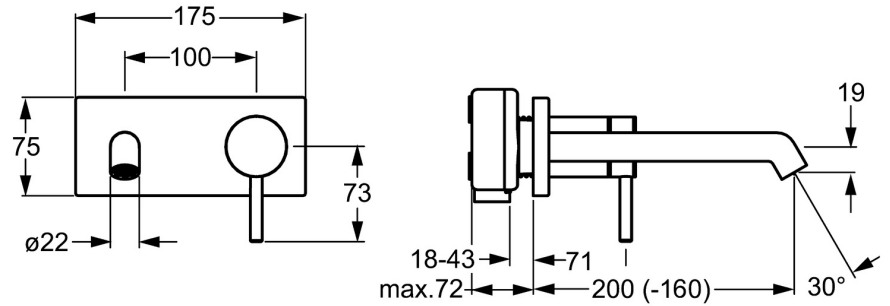

EAN: 4015474172913  
[static.hansa.com/51092173](http://static.hansa.com/51092173)

- Washbasin
- Trim Kit, Single-lever
- Concealed wall mounting
- Chrome
- Fixed spout
- PCA® - constant flow rate regardless of pressure variations, Hidden aerator
- Pin shape, Single operating lever/handle
- Flexible length / can be shortened
- Square rosette, Sleeve

### Flow properties

Flow-rate at 3 bar (with flow controller) **6.0 l/min**

### Technical properties

DN-size (nominal dimension)	<b>DN15</b>
Hot water supply	<b>max. +80°C</b>
Working pressure	<b>0.5-10 bar</b>
Diameter	<b>22 mm</b>
Length / Height	<b>200 - 160 mm</b>
Projection	<b>200 mm</b>
Backflow prevention (EN1717)	<b>AA</b>
Material	<b>Brass</b>

### SP51092173

	Name	Code
1	Lever, L=50, M5 IG	59913335
1.1	Screw, M5x35	59913299
1.4	O-ring, d 3x1.5	59913100
1.5	Cap	59913332
1.5	Cap White Discontinued	59913334
1.5	Cap Black Discontinued	59913333
2	Covering cap	59913364
2.1	Bearing ring	59913363
2.2	O-ring, d 38x2	59913212
2.3	Cover sleeve	59913375
7	Cover plate	59913444
8	Spout, L=200	59913441
8.2	Connection nipple, M15x1,5xG1/2, SW 8	59913241
8.3	Aerator, M18.5x1, TJ	59913366
8.4	Key for aerator, M18.5	59913367