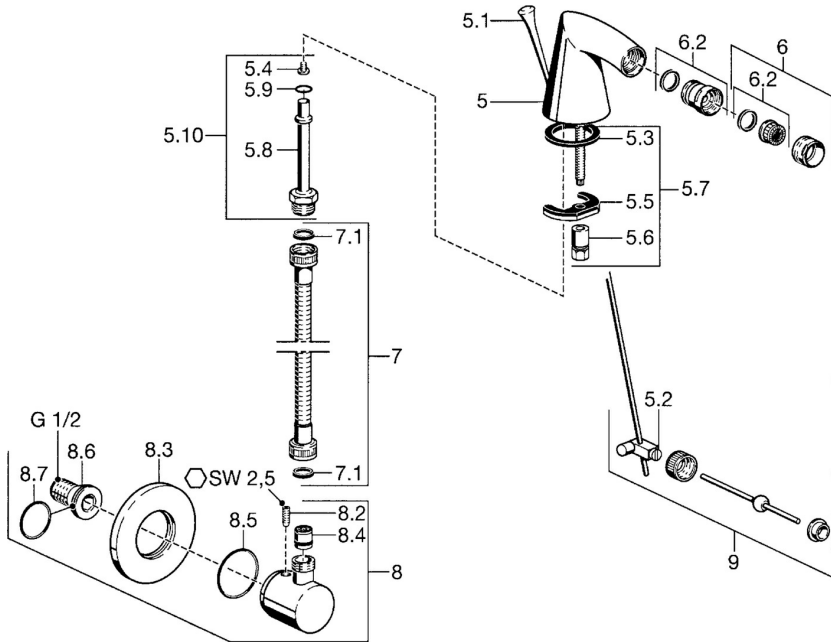

EAN: 4015474022560  
[static.hansa.com/5108310074](http://static.hansa.com/5108310074)

- Bidet
- Single-lever
- Deck mounted
- Non-return valve(s)

### Technical properties

Hot water supply	<b>max. +80°C</b>
Working pressure	<b>0.5-10 bar</b>
Backflow prevention (EN1717)	<b>EB</b>
Material	<b>Brass</b>

## Spare parts

### SP51083100

Name	Code
5.1 Pop-up operating rod Discontinued	59911887
5.2 Swivel joint	59904624
5.3 Gasket, 37x48x3.5	59911422
5.4 Attachment clamp Discontinued	59911416
5.5 Fixing plate	59904765
5.6 Screw, M8x1, SW13	59904766
5.7 Fixing set	59910749
5.9 O-ring, 9x2	59905095
6 Aerator, M24x1 STD HC A	59902366
6.1 Aerator, M22/24 A	59902081
6.2 Ball joint for bidet faucet, M24x1	59904920
7 Hose, L=400 Discontinued	59902584
7.1 Gasket, 18.5/12x2 Discontinued	59905070
8 Wall coupling for shower hose Discontinued	51180100
8.2 Screw, M6x9 Discontinued	59911237
8.3 Cover flange Discontinued	59912134
8.4 Non-return valve	59905714
8.6 Connection nipple, G1/2	59911229
8.7 O-ring, d 25x2.5	59905053
9 Pop-up waste	59911441