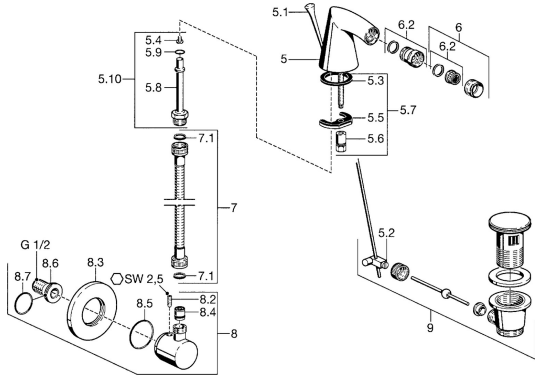

EAN: 4015474022560  
[static.hansa.com/5108310074](http://static.hansa.com/5108310074)

- Bidet
- Single-lever
- Deck mounted
- Non-return valve(s)

### Technical properties

Hot water supply	<b>max. +80°C</b>
Working pressure	<b>0.5-10 bar</b>
Backflow prevention (EN1717)	<b>EB</b>
Material	<b>Brass</b>

## Spare parts

### SP51083100

Name	Code
5.1 Pop-up operating rod Discontinued	59911887
5.2 Swivel joint	59904624
5.3 Gasket, 37x48x3.5	59911422
5.4 Attachment clamp Discontinued	59911416
5.5 Fixing plate	59904765
5.6 Screw, M8x1, SW13	59904766
5.7 Fixing set	59910749
5.9 O-ring, 9x2	59905095
6 Aerator, M24x1 STD HC A	59902366
6.1 Aerator, M22/24 A	59902081
6.2 Ball joint for bidet faucet, M24x1	59904920
7 Hose, L=400 Discontinued	59902584
7.1 Gasket, 18.5/12x2 Discontinued	59905070
8 Wall coupling for shower hose Discontinued	51180100
8.2 Screw, M6x9 Discontinued	59911237
8.3 Cover flange Discontinued	59912134
8.4 Non-return valve	59905714
8.6 Connection nipple, G1/2	59911229
8.7 O-ring, d 25x2.5	59905053
9 Pop-up waste	59911441