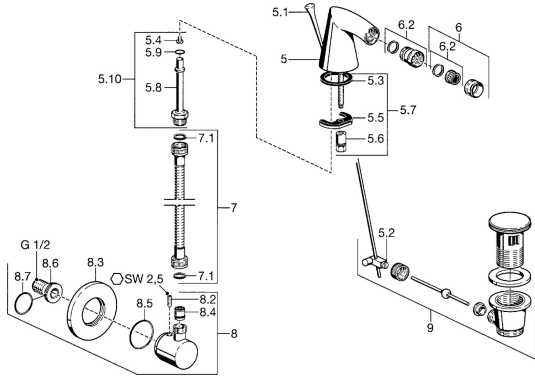

EAN: 4015474022553
static.hansa.com/51083100

- Bidet
- Single-lever
- Deck mounted
- Chrome
- Non-return valve(s)

Technical data

Technical properties

Hot water supply	max. +80°C
Working pressure	0.5-10 bar
Backflow prevention (EN1717)	EB
Material	Brass

Spare parts

SP51083100

Name	Code
5.1 Pop-up operating rod Discontinued	59911887
5.2 Swivel joint	59904624
5.3 Gasket, 37x48x3.5	59911422
5.4 Attachment clamp Discontinued	59911416
5.5 Fixing plate	59904765
5.6 Screw, M8x1, SW13	59904766
5.7 Fixing set	59910749
5.9 O-ring, 9x2	59905095
6 Aerator, M24x1 STD HC A	59902366
6.1 Aerator, M22/24 A	59902081
6.2 Ball joint for bidet faucet, M24x1	59904920
7 Hose, L=400 Discontinued	59902584
7.1 Gasket, 18.5/12x2 Discontinued	59905070
8 Wall coupling for shower hose Discontinued	51180100
8.2 Screw, M6x9 Discontinued	59911237
8.3 Cover flange Discontinued	59912134
8.4 Non-return valve	59905714
8.6 Connection nipple, G1/2	59911229
8.7 O-ring, d 25x2.5	59905053
9 Pop-up waste	59911441