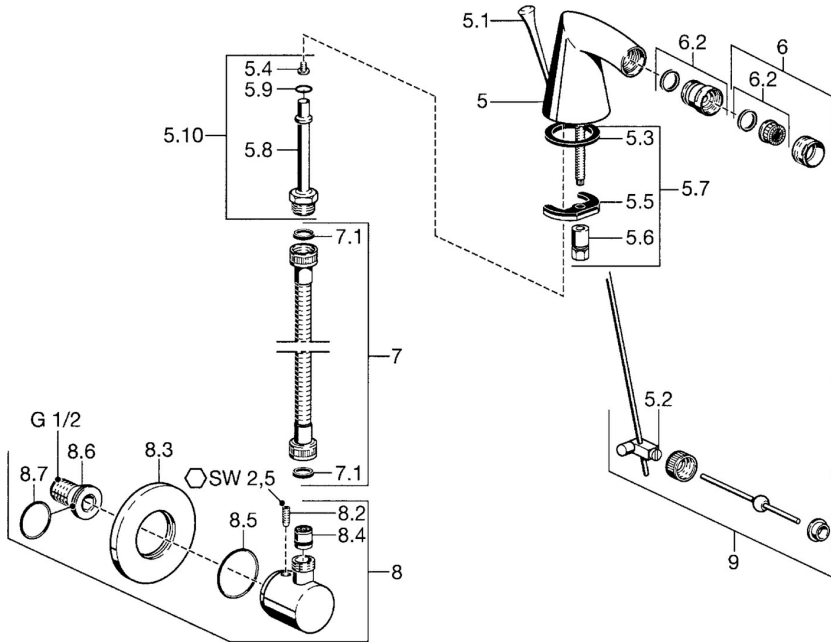

EAN: 4015474022553
static.hansa.com/51083100

- Bidet
- Single-lever
- Deck mounted
- Chrome
- Non-return valve(s)

Technical data

Technical properties

Hot water supply	max. +80°C
Working pressure	0.5-10 bar
Backflow prevention (EN1717)	EB
Material	Brass

Spare parts

SP51083100

Name	Code
5.1 Pop-up operating rod Discontinued	59911887
5.2 Swivel joint	59904624
5.3 Gasket, 37x48x3.5	59911422
5.4 Attachment clamp Discontinued	59911416
5.5 Fixing plate	59904765
5.6 Screw, M8x1, SW13	59904766
5.7 Fixing set	59910749
5.9 O-ring, 9x2	59905095
6 Aerator, M24x1 STD HC A	59902366
6.1 Aerator, M22/24 A	59902081
6.2 Ball joint for bidet faucet, M24x1	59904920
7 Hose, L=400 Discontinued	59902584
7.1 Gasket, 18.5/12x2 Discontinued	59905070
8 Wall coupling for shower hose Discontinued	51180100
8.2 Screw, M6x9 Discontinued	59911237
8.3 Cover flange Discontinued	59912134
8.4 Non-return valve	59905714
8.6 Connection nipple, G1/2	59911229
8.7 O-ring, d 25x2.5	59905053
9 Pop-up waste	59911441