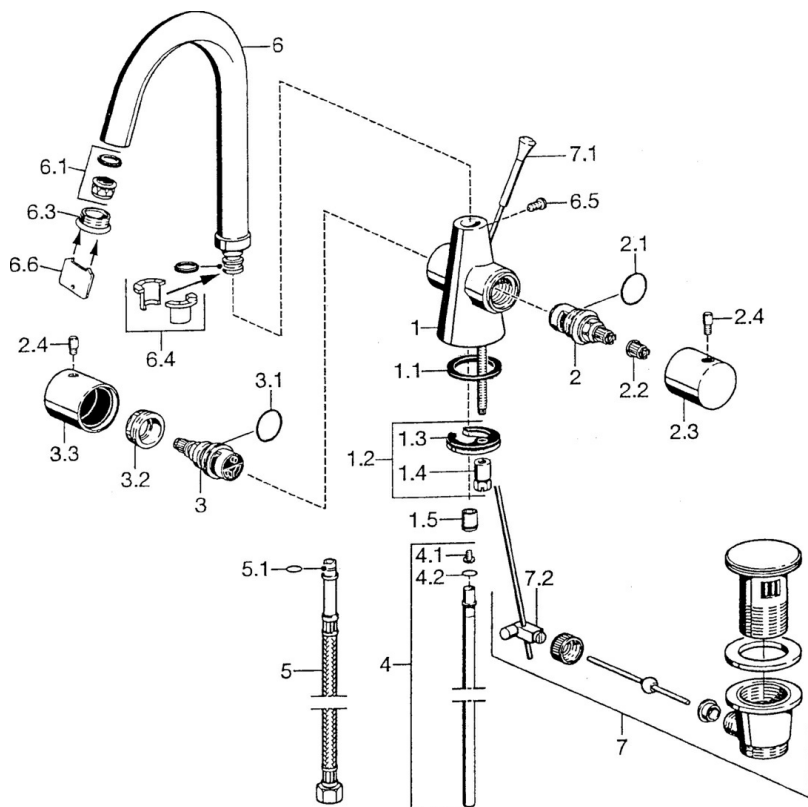

EAN: 4015474022829
static.hansa.com/51072102

- Washbasin
- Two-grip
- Deck mounted
- Chrome
- Swivel spout
- Flow control handle
- Non-return valve(s)

Technical data

Technical properties

Hot water supply	max. +80°C
Working pressure	0.5-10 bar
Backflow prevention (EN1717)	EB
Material	Brass

Spare parts

SP51072102

	Name	Code
1.1	Gasket, 37x48x3.5	59911422
1.2	Fixing set	59910749
1.3	Fixing plate	59904765
1.4	Screw, M8x1, SW13	59904766
1.5	Non-return valve	59911674
2	Headpart, G3/4, 180°	59910383
2.1	O-ring, 23x1.78	59910693
2.2	Adapter White	59910235
2.3	Flow control handle	59912095
2.4	Lever, L=10 Discontinued	59912096
3	Valve	59912098
3.1	O-ring, 23x1.78	59910693
3.2	Screw, M32x1, SW27 Discontinued	59912099
3.3	Handle Discontinued	59912100
4	Pipe, d 10 mm, L=413	59911423
4.1	Attachment clamp Discontinued	59911416
4.2	O-ring, 9x2	59905095
5	Flexible pipe, L=370, G3/8 Discontinued	59911626
5.1	O-ring, d 6.75x1.78	59902351
6.1	Aerator, M22/24 A	59902081
6.3	Aerator, M24x1, (-2002) Discontinued	59912011
6.4	Sealing kit	59911884
6.5	Screw, M4x7	59902075
7	Pop-up waste	59911441
7.1	Pop-up operating rod Discontinued	59911887
7.2	Swivel joint	59904624