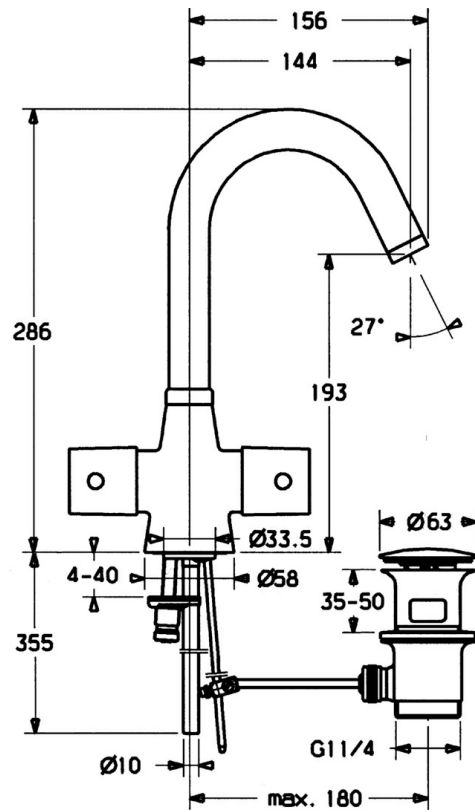

EAN: 4015474022829
static.hansa.com/51072102

- Washbasin
- Two-grip
- Deck mounted
- Chrome
- Swivel spout
- Flow control handle
- Non-return valve(s)

Technical data

Technical properties

Hot water supply	max. +80°C
Working pressure	0.5-10 bar
Backflow prevention (EN1717)	EB
Material	Brass

Spare parts

SP51072102

	Name	Code
1.1	Gasket, 37x48x3.5	59911422
1.2	Fixing set	59910749
1.3	Fixing plate	59904765
1.4	Screw, M8x1, SW13	59904766
1.5	Non-return valve	59911674
2	Headpart, G3/4, 180°	59910383
2.1	O-ring, 23x1.78	59910693
2.2	Adapter White	59910235
2.3	Flow control handle	59912095
2.4	Lever, L=10 Discontinued	59912096
3	Valve	59912098
3.1	O-ring, 23x1.78	59910693
3.2	Screw, M32x1, SW27 Discontinued	59912099
3.3	Handle Discontinued	59912100
4	Pipe, d 10 mm, L=413	59911423
4.1	Attachment clamp Discontinued	59911416
4.2	O-ring, 9x2	59905095
5	Flexible pipe, L=370, G3/8 Discontinued	59911626
5.1	O-ring, d 6.75x1.78	59902351
6.1	Aerator, M22/24 A	59902081
6.3	Aerator, M24x1, (-2002) Discontinued	59912011
6.4	Sealing kit	59911884
6.5	Screw, M4x7	59902075
7	Pop-up waste	59911441
7.1	Pop-up operating rod Discontinued	59911887
7.2	Swivel joint	59904624