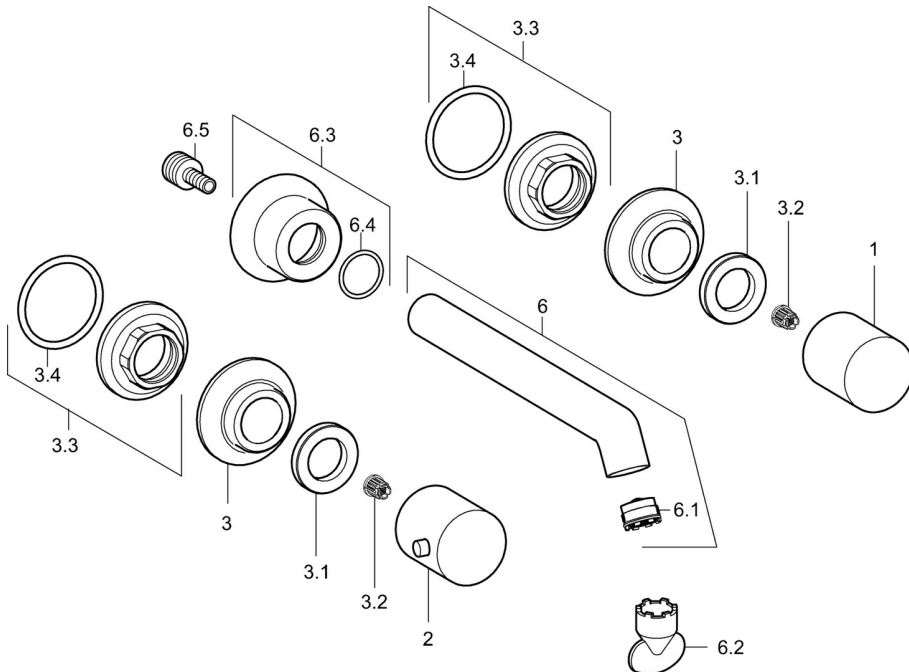

EAN: 4015474185340
static.hansa.com/51062178

- Washbasin
- Trim Kit, Two-grip
- Concealed wall mounting
- Chrome
- Hidden aerator
- Hot/Cold symbols
- Flexible length / can be shortened

Technical data

Technical properties

Hot water supply **max. +80°C**
 Working pressure **0.5-10 bar**

Spare parts

SP51062173

| | Name | Code |
|------|---|----------|
| 1 | Handle, COLD | 59913337 |
| 2 | Handle, HOT | 59913336 |
| 3 | Cover flange, d 55 mm | 59913443 |
| 3.1 | Tightening nut, d35.5xM24x1 | 59912023 |
| 3.2 | Adapter White | 59910235 |
| 3.3 | Fixing nut, M28x1.5, SW30 | 59913442 |
| 6 | Spout, L=200 | 59913441 |
| 6.1 | Aerator, M18.5x1 | 59913439 |
| 6.2 | Key for aerator, M18.5 | 59913367 |
| 6.3 | Cover flange | 59913440 |
| 6.5 | Connection nipple, M15x1,5xG1/2, SW 8 | 59913241 |
| N.I. | Raising kit, 80 mm | 59910424 |
| N.I. | Aerator, M18.5x1, TJ | 59913366 |
| N.I. | Cover flange, d 55 mm, (2010-) Discontinued | 59914166 |