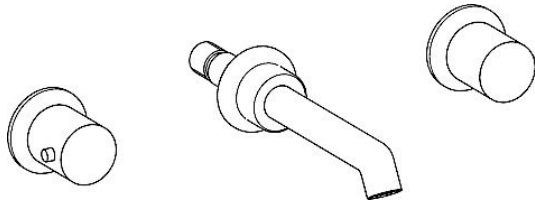

EAN: 4015474185340
static.hansa.com/51062178

- Washbasin
- Trim Kit, Two-grip
- Concealed wall mounting
- Chrome
- Hidden aerator
- Hot/Cold symbols
- Flexible length / can be shortened

Technical data

Technical properties

Hot water supply **max. +80°C**
 Working pressure **0.5-10 bar**

Spare parts

SP51062173

| | Name | Code |
|------|---|----------|
| 1 | Handle, COLD | 59913337 |
| 2 | Handle, HOT | 59913336 |
| 3 | Cover flange, d 55 mm | 59913443 |
| 3.1 | Tightening nut, d35.5xM24x1 | 59912023 |
| 3.2 | Adapter White | 59910235 |
| 3.3 | Fixing nut, M28x1.5, SW30 | 59913442 |
| 6 | Spout, L=200 | 59913441 |
| 6.1 | Aerator, M18.5x1 | 59913439 |
| 6.2 | Key for aerator, M18.5 | 59913367 |
| 6.3 | Cover flange | 59913440 |
| 6.5 | Connection nipple, M15x1,5xG1/2, SW 8 | 59913241 |
| N.I. | Raising kit, 80 mm | 59910424 |
| N.I. | Aerator, M18.5x1, TJ | 59913366 |
| N.I. | Cover flange, d 55 mm, (2010-) Discontinued | 59914166 |