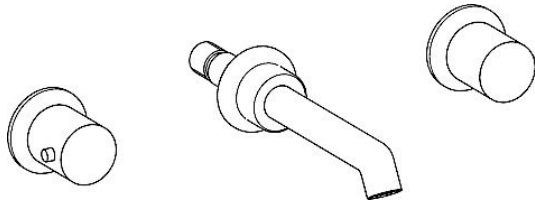

EAN: 4015474182011  
[static.hansa.com/51062177](http://static.hansa.com/51062177)

- Washbasin
- Trim Kit, Two-grip
- Concealed wall mounting
- Chrome
- Hidden aerator
- Hot/Cold symbols
- Flexible length / can be shortened

### SP51062173

	Name	Code
1	Handle, COLD	59913337
2	Handle, HOT	59913336
3	Cover flange, d 55 mm	59913443
3.1	Tightening nut, d35.5xM24x1	59912023
3.2	Adapter White	59910235
3.3	Fixing nut, M28x1.5, SW30	59913442
6	Spout, L=200	59913441
6.1	Aerator, M18.5x1	59913439
6.2	Key for aerator, M18.5	59913367
6.3	Cover flange	59913440
6.5	Connection nipple, M15x1,5xG1/2, SW 8	59913241
N.I.	Raising kit, 80 mm	59910424
N.I.	Aerator, M18.5x1, TJ	59913366
N.I.	Cover flange, d 55 mm, (2010-) Discontinued	59914166