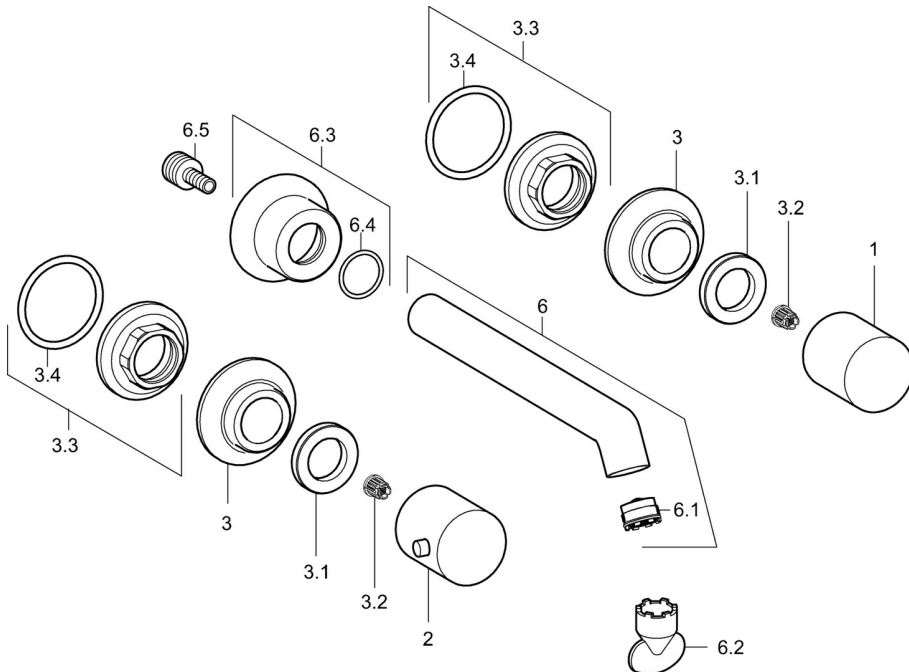

EAN: 4015474182011  
[static.hansa.com/51062177](http://static.hansa.com/51062177)

- Washbasin
- Trim Kit, Two-grip
- Concealed wall mounting
- Chrome
- Hidden aerator
- Hot/Cold symbols
- Flexible length / can be shortened

### Technical properties

Hot water supply **max. +80°C**  
 Working pressure **0.5-10 bar**

## Spare parts

### SP51062173

	Name	Code
1	Handle, COLD	59913337
2	Handle, HOT	59913336
3	Cover flange, d 55 mm	59913443
3.1	Tightening nut, d35.5xM24x1	59912023
3.2	Adapter White	59910235
3.3	Fixing nut, M28x1.5, SW30	59913442
6	Spout, L=200	59913441
6.1	Aerator, M18.5x1	59913439
6.2	Key for aerator, M18.5	59913367
6.3	Cover flange	59913440
6.5	Connection nipple, M15x1,5xG1/2, SW 8	59913241
N.I.	Raising kit, 80 mm	59910424
N.I.	Aerator, M18.5x1, TJ	59913366
N.I.	Cover flange, d 55 mm, (2010-) Discontinued	59914166