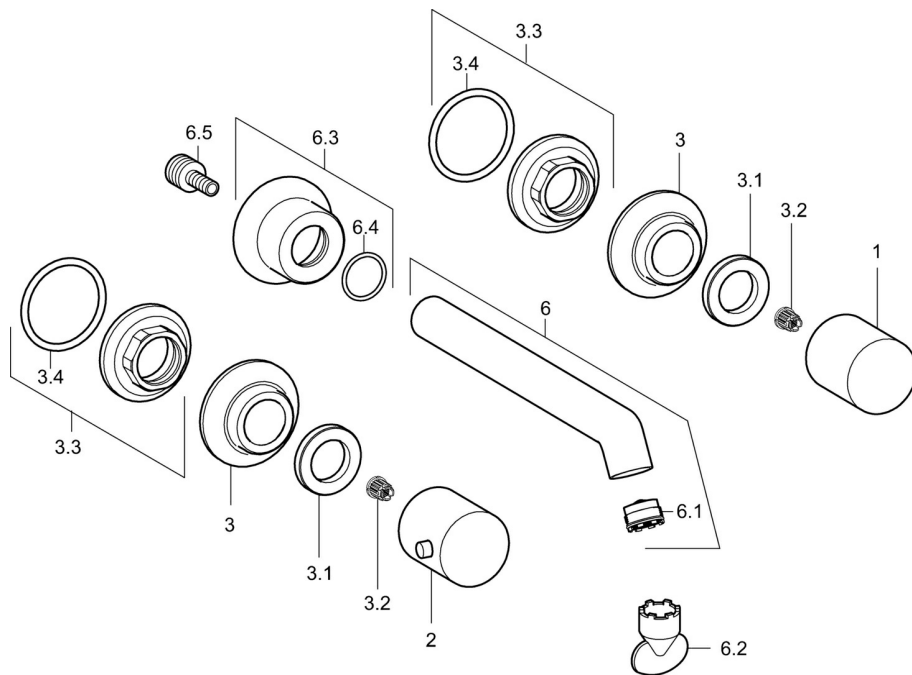

EAN: 4015474172821
static.hansa.com/51062173

- Washbasin
- Two-grip, Trim Kit
- Concealed wall mounting
- Chrome
- Fixed spout
- PCA® - constant flow rate regardless of pressure variations, Hidden aerator
- Hot/Cold symbols, Two operating levers/handles
- Flexible length / can be shortened
- Round rosette

Technical data

Flow properties

Flow-rate at 3 bar (with flow controller) **6.0 l/min**

Technical properties

DN-size (nominal dimension) **DN15**
 Hot water supply **max. +80°C**
 Working pressure **0.5-10 bar**
 Length / Height **200 - 160 mm**
 Projection **200 mm**
 Material **Brass**

Regulations

EN standard **EN 200**

Spare parts

SP51062173

	Name	Code
1	Handle, COLD	59913337
2	Handle, HOT	59913336
3	Cover flange, d 55 mm	59913443
3.1	Tightening nut, d35.5xM24x1	59912023
3.2	Adapter White	59910235
3.3	Fixing nut, M28x1.5, SW30	59913442
6	Spout, L=200	59913441
6.1	Aerator, M18.5x1	59913439
6.2	Key for aerator, M18.5	59913367
6.3	Cover flange	59913440
6.5	Connection nipple, M15x1,5xG1/2, SW 8	59913241
N.I.	Raising kit, 80 mm	59910424
N.I.	Aerator, M18.5x1, TJ	59913366
N.I.	Cover flange, d 55 mm, (2010-) Discontinued	59914166