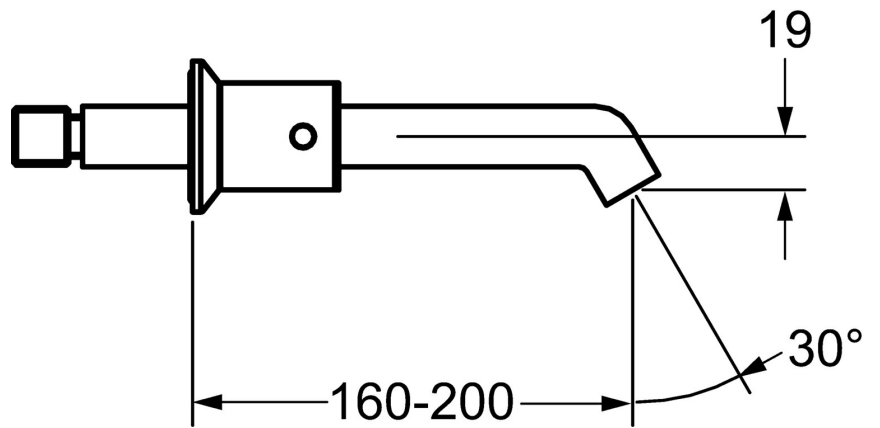

EAN: 4015474172821
static.hansa.com/51062173

- Washbasin
- Two-grip, Trim Kit
- Concealed wall mounting
- Chrome
- Fixed spout
- PCA® - constant flow rate regardless of pressure variations, Hidden aerator
- Hot/Cold symbols, Two operating levers/handles
- Flexible length / can be shortened
- Round rosette

Technical data

Flow properties

Flow-rate at 3 bar (with flow controller) **6.0 l/min**

Technical properties

DN-size (nominal dimension) **DN15**
 Hot water supply **max. +80°C**
 Working pressure **0.5-10 bar**
 Length / Height **200 - 160 mm**
 Projection **200 mm**
 Material **Brass**

Regulations

EN standard **EN 200**

Spare parts

SP51062173

	Name	Code
1	Handle, COLD	59913337
2	Handle, HOT	59913336
3	Cover flange, d 55 mm	59913443
3.1	Tightening nut, d35.5xM24x1	59912023
3.2	Adapter White	59910235
3.3	Fixing nut, M28x1.5, SW30	59913442
6	Spout, L=200	59913441
6.1	Aerator, M18.5x1	59913439
6.2	Key for aerator, M18.5	59913367
6.3	Cover flange	59913440
6.5	Connection nipple, M15x1,5xG1/2, SW 8	59913241
N.I.	Raising kit, 80 mm	59910424
N.I.	Aerator, M18.5x1, TJ	59913366
N.I.	Cover flange, d 55 mm, (2010-) Discontinued	59914166