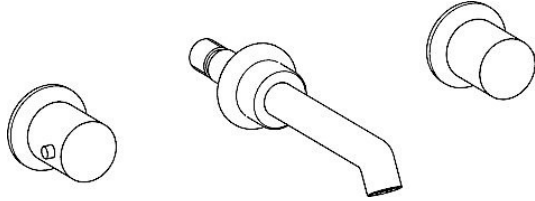

EAN: 4015474172821
static.hansa.com/51062173

- Washbasin
- Two-grip, Trim Kit
- Concealed wall mounting
- Chrome
- Fixed spout
- PCA® - constant flow rate regardless of pressure variations, Hidden aerator
- Hot/Cold symbols, Two operating levers/handles
- Flexible length / can be shortened
- Round rosette

Technical data

Flow properties

Flow-rate at 3 bar (with flow controller) **6.0 l/min**

Technical properties

DN-size (nominal dimension) **DN15**
 Hot water supply **max. +80°C**
 Working pressure **0.5-10 bar**
 Length / Height **200 - 160 mm**
 Projection **200 mm**
 Material **Brass**

Regulations

EN standard **EN 200**

Spare parts

SP51062173

	Name	Code
1	Handle, COLD	59913337
2	Handle, HOT	59913336
3	Cover flange, d 55 mm	59913443
3.1	Tightening nut, d35.5xM24x1	59912023
3.2	Adapter White	59910235
3.3	Fixing nut, M28x1.5, SW30	59913442
6	Spout, L=200	59913441
6.1	Aerator, M18.5x1	59913439
6.2	Key for aerator, M18.5	59913367
6.3	Cover flange	59913440
6.5	Connection nipple, M15x1,5xG1/2, SW 8	59913241
N.I.	Raising kit, 80 mm	59910424
N.I.	Aerator, M18.5x1, TJ	59913366
N.I.	Cover flange, d 55 mm, (2010-) Discontinued	59914166