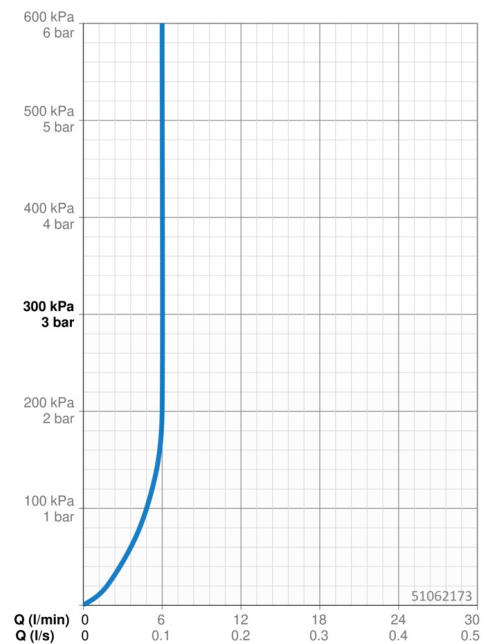

EAN: 4015474172821
static.hansa.com/51062173

- Washbasin
- Two-grip, Trim Kit
- Concealed wall mounting
- Chrome
- Fixed spout
- PCA® - constant flow rate regardless of pressure variations, Hidden aerator
- Hot/Cold symbols, Two operating levers/handles
- Flexible length / can be shortened
- Round rosette

Technical data

Flow properties

Flow-rate at 3 bar (with flow controller) **6.0 l/min**

Technical properties

DN-size (nominal dimension) **DN15**
 Hot water supply **max. +80°C**
 Working pressure **0.5-10 bar**
 Length / Height **200 - 160 mm**
 Projection **200 mm**
 Material **Brass**

Regulations

EN standard **EN 200**

Spare parts

SP51062173

	Name	Code
1	Handle, COLD	59913337
2	Handle, HOT	59913336
3	Cover flange, d 55 mm	59913443
3.1	Tightening nut, d35.5xM24x1	59912023
3.2	Adapter White	59910235
3.3	Fixing nut, M28x1.5, SW30	59913442
6	Spout, L=200	59913441
6.1	Aerator, M18.5x1	59913439
6.2	Key for aerator, M18.5	59913367
6.3	Cover flange	59913440
6.5	Connection nipple, M15x1,5xG1/2, SW 8	59913241
N.I.	Raising kit, 80 mm	59910424
N.I.	Aerator, M18.5x1, TJ	59913366
N.I.	Cover flange, d 55 mm, (2010-) Discontinued	59914166